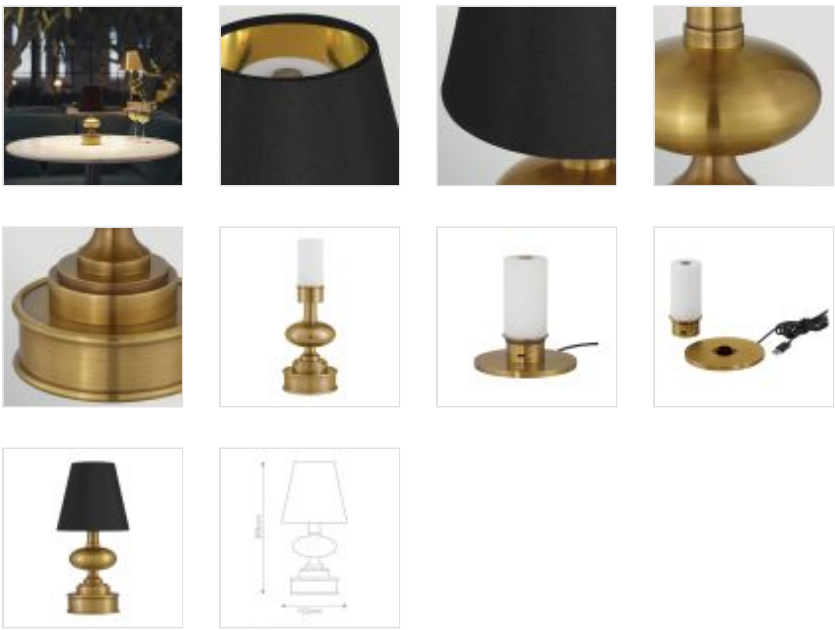

QNC-GALAVANT-RCTL-AB
Galavant Brass Cordless Table Lamp

DETAILS	
BRAND	Currey & Company
SUITABLE LOCATION	Interior
FINISH	Antique Brass
FITTING HEIGHT	305mm
DIAMETER	152mm
POWER SOURCE	Rechargeable Battery
MAXIMUM WATTAGE	3W
NUMBER OF LAMPS	1
SOCKET	LED
INTEGRATED LED	Yes
LED LUMENS	250Lm
LED COLOUR TEMP	2700K
BUILD MATERIALS	Steel / Fabric
SHADE MATERIAL	Black Shantung
PRODUCT WEIGHT	1.08kg
BOX DIMENSIONS	50.5 X 18.5 X 18.5cm
BOX WEIGHT	1.49 Kg

PRODUCT DETAILS

The Galavant Brass Cordless Table Lamp is a petite gold lamp that makes movement a breeze. The rechargeable bulb sits atop the metal body in a polished brass finish and the black shantung shade slides seamlessly over it. The on/off switch is on the top of the bulb, and the shade has a gold foil lining for a luxe touch.