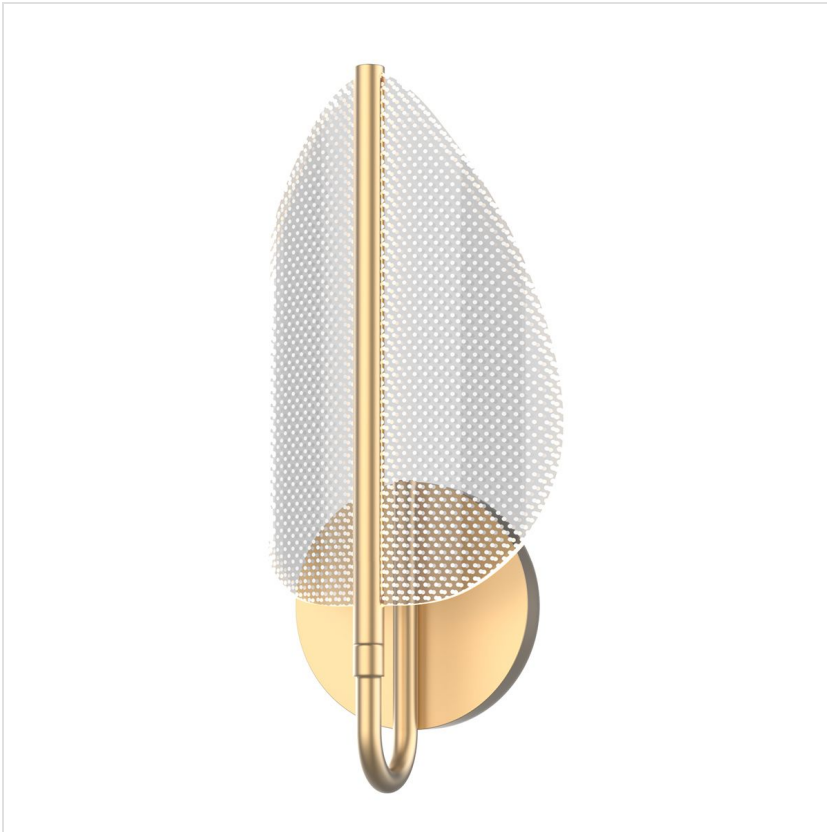

**QN-FLORIANA-1W-NBR****Floriana 1 Leaf LED Wall Light - Natural Brass****DETAILS**

<b>BRAND</b>	Alora
<b>FAMILY</b>	Floriana
<b>SUITABLE LOCATION</b>	Interior
<b>GUARANTEE</b>	Standard 2 Year Guarantee
<b>FINISH</b>	Natural Brass
<b>FITTING HEIGHT</b>	371mm
<b>WIDTH</b>	178mm
<b>PROJECTION/DEPTH</b>	86mm
<b>POWER SOURCE</b>	Mains Voltage
<b>VOLTAGE</b>	220-240v 50hz
<b>MAXIMUM WATTAGE</b>	9W
<b>SOCKET</b>	LED
<b>INTEGRATED LED</b>	Yes
<b>LED LUMENS</b>	280LM
<b>LED COLOUR TEMP</b>	2918K
<b>CLASS</b>	Class I
<b>BUILD MATERIALS</b>	Brass, Steel, Clear Acrylic Light Guide Panel
<b>HOURS</b>	50,000 Hours
<b>DIMMABLE FITTING</b>	Dimmable
<b>PRODUCT WEIGHT</b>	0.85kg
<b>BOX DIMENSIONS</b>	50 X 25 X 18cm
<b>BOX WEIGHT</b>	1.44 Kg

**PRODUCT DETAILS**

As its name implies, Floriana is inspired by natural floral formations with a twist of Art Deco Sensibilities. Edge lit leaves twirl around a strong architectural Vintage Brass frame. This collection is sure to make waves in any space.