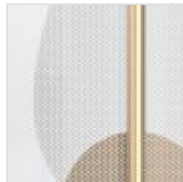

**QN-FLORIANA-1W-NBR****Floriana 1 Leaf LED Wall Light - Natural Brass****DETAILS**

<b>BRAND</b>	Alora
<b>FAMILY</b>	Floriana
<b>SUITABLE LOCATION</b>	Interior
<b>GUARANTEE</b>	Standard 2 Year Guarantee
<b>FINISH</b>	Natural Brass
<b>FITTING HEIGHT</b>	371mm
<b>WIDTH</b>	178mm
<b>PROJECTION/DEPTH</b>	86mm
<b>POWER SOURCE</b>	Mains Voltage
<b>VOLTAGE</b>	220-240v 50hz
<b>MAXIMUM WATTAGE</b>	9W
<b>SOCKET</b>	LED
<b>INTEGRATED LED</b>	Yes
<b>LED LUMENS</b>	280LM
<b>LED COLOUR TEMP</b>	2918K
<b>CLASS</b>	Class I
<b>BUILD MATERIALS</b>	Brass, Steel, Clear Acrylic Light Guide Panel
<b>HOURS</b>	50,000 Hours
<b>DIMMABLE FITTING</b>	Dimmable
<b>PRODUCT WEIGHT</b>	0.85kg
<b>BOX DIMENSIONS</b>	50 X 25 X 18cm
<b>BOX WEIGHT</b>	1.44 Kg

**PRODUCT DETAILS**

As its name implies, Floriana is inspired by natural floral formations with a twist of Art Deco Sensibilities. Edge lit leaves twirl around a strong architectural Vintage Brass frame. This collection is sure to make waves in any space.