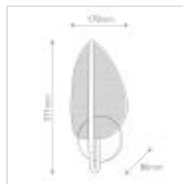

**QN-FLORIANA-1W-NBR****Floriana 1 Leaf LED Wall Light - Natural Brass****DETAILS**

<b>BRAND</b>	Alora
<b>FAMILY</b>	Floriana
<b>SUITABLE LOCATION</b>	Interior
<b>GUARANTEE</b>	Standard 2 Year Guarantee
<b>FINISH</b>	Natural Brass
<b>FITTING HEIGHT</b>	371mm
<b>WIDTH</b>	178mm
<b>PROJECTION/DEPTH</b>	86mm
<b>POWER SOURCE</b>	Mains Voltage
<b>VOLTAGE</b>	220-240v 50hz
<b>MAXIMUM WATTAGE</b>	9W
<b>SOCKET</b>	LED
<b>INTEGRATED LED</b>	Yes
<b>LED LUMENS</b>	280LM
<b>LED COLOUR TEMP</b>	2918K
<b>CLASS</b>	Class I
<b>BUILD MATERIALS</b>	Brass, Steel, Clear Acrylic Light Guide Panel
<b>HOURS</b>	50,000 Hours
<b>DIMMABLE FITTING</b>	Dimmable
<b>PRODUCT WEIGHT</b>	0.85kg
<b>BOX DIMENSIONS</b>	50 X 25 X 18cm
<b>BOX WEIGHT</b>	1.44 Kg