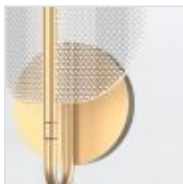

**QN-FLORIANA-1W-NBR****Floriana 1 Leaf LED Wall Light - Natural Brass****DETAILS**

<b>BRAND</b>	Alora
<b>FAMILY</b>	Floriana
<b>SUITABLE LOCATION</b>	Interior
<b>GUARANTEE</b>	Standard 2 Year Guarantee
<b>FINISH</b>	Natural Brass
<b>FITTING HEIGHT</b>	371mm
<b>WIDTH</b>	178mm
<b>PROJECTION/DEPTH</b>	86mm
<b>POWER SOURCE</b>	Mains Voltage
<b>VOLTAGE</b>	220-240v 50hz
<b>MAXIMUM WATTAGE</b>	9W
<b>SOCKET</b>	LED
<b>INTEGRATED LED</b>	Yes
<b>LED LUMENS</b>	280LM
<b>LED COLOUR TEMP</b>	2918K
<b>CLASS</b>	Class I
<b>BUILD MATERIALS</b>	Brass, Steel, Clear Acrylic Light Guide Panel
<b>HOURS</b>	50,000 Hours
<b>DIMMABLE FITTING</b>	Dimmable
<b>PRODUCT WEIGHT</b>	0.85kg
<b>BOX DIMENSIONS</b>	50 X 25 X 18cm
<b>BOX WEIGHT</b>	1.44 Kg

**PRODUCT DETAILS**

As its name implies, Floriana is inspired by natural floral formations with a twist of Art Deco Sensibilities. Edge lit leaves twirl around a strong architectural Vintage Brass frame. This collection is sure to make waves in any space.