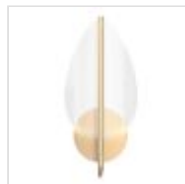

**QN-FLORIANA-1W-NBR****Floriana 1 Leaf LED Wall Light - Natural Brass****DETAILS**

<b>BRAND</b>	Alora
<b>FAMILY</b>	Floriana
<b>SUITABLE LOCATION</b>	Interior
<b>GUARANTEE</b>	Standard 2 Year Guarantee
<b>FINISH</b>	Natural Brass
<b>FITTING HEIGHT</b>	371mm
<b>WIDTH</b>	178mm
<b>PROJECTION/DEPTH</b>	86mm
<b>POWER SOURCE</b>	Mains Voltage
<b>VOLTAGE</b>	220-240v 50hz
<b>MAXIMUM WATTAGE</b>	9W
<b>SOCKET</b>	LED
<b>INTEGRATED LED</b>	Yes
<b>LED LUMENS</b>	280LM
<b>LED COLOUR TEMP</b>	2918K
<b>CLASS</b>	Class I
<b>BUILD MATERIALS</b>	Brass, Steel, Clear Acrylic Light Guide Panel
<b>HOURS</b>	50,000 Hours
<b>DIMMABLE FITTING</b>	Dimmable
<b>PRODUCT WEIGHT</b>	0.85kg
<b>BOX DIMENSIONS</b>	50 X 25 X 18cm
<b>BOX WEIGHT</b>	1.44 Kg

**PRODUCT DETAILS**

As its name implies, Floriana is inspired by natural floral formations with a twist of Art Deco Sensibilities. Edge lit leaves twirl around a strong architectural Vintage Brass frame. This collection is sure to make waves in any space.