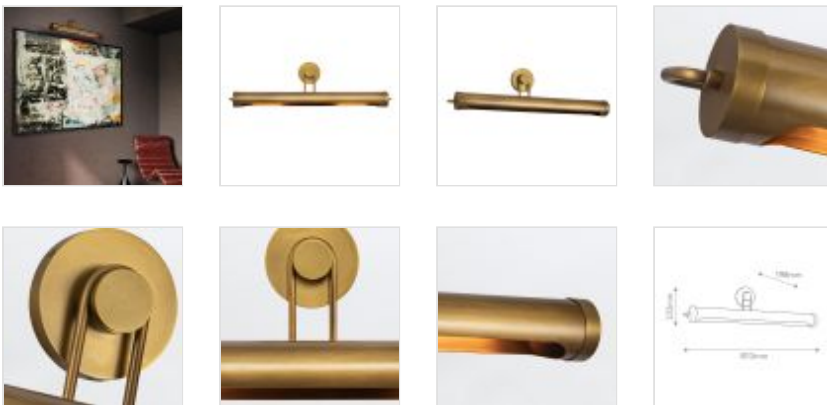

**QN-WYNWOOD-PL-L-VBS**

Wynwood 2 Lt Large Picture Light - Vintage Brass

DETAILS	
BRAND	Alora
FAMILY	Wynwood
SUITABLE LOCATION	Interior
GUARANTEE	Standard 2 Year Guarantee
FINISH	Vintage Brass
FITTING HEIGHT	232mm
WIDTH	813mm
PROJECTION/DEPTH	198mm
POWER SOURCE	Mains Voltage
VOLTAGE	220-240v 50hz
MAXIMUM WATTAGE	60W
NUMBER OF LAMPS	2
SOCKET	E27
INTEGRATED LED	No
CLASS	Class I
BUILD MATERIALS	Steel
DIMMABLE FITTING	Compatible With Dimmable Lamps
PRODUCT WEIGHT	2.55kg
BOX DIMENSIONS	87.5 X 28 X 29.5cm
BOX WEIGHT	3.96 Kg

**PRODUCT DETAILS**

Inspired by vintage machinery components, the Wynwood makes vintage look brand new again. Meticulous details such as the metal loops on each piece speak to the uniqueness this collection brings. The Wynwood is sure to bring classic warmth to any space.