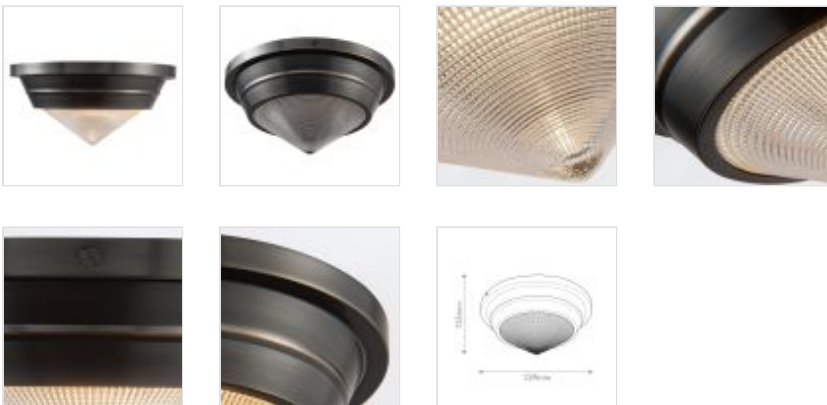

**QN-WILLARD-F-S-UBZ-PG**

Willard 1 It Small Flush - Urban Bronze

DETAILS	
BRAND	Alora
FAMILY	Willard
SUITABLE LOCATION	Interior
GUARANTEE	Standard 2 Year Guarantee
FINISH	Urban Bronze
FITTING HEIGHT	125mm
DIAMETER	259mm
POWER SOURCE	Mains Voltage
VOLTAGE	220-240v 50hz
MAXIMUM WATTAGE	60W
NUMBER OF LAMPS	1
SOCKET	E14
INTEGRATED LED	No
CLASS	Class I
BUILD MATERIALS	Steel, Clear Prismatic Glass
DIMMABLE FITTING	Compatible With Dimmable Lamps
PRODUCT WEIGHT	1.39kg
BOX DIMENSIONS	33 X 33 X 22cm
BOX WEIGHT	2.06 Kg

**PRODUCT DETAILS**

The Willard collection has an understated Art Deco appeal. Strong metal details collide seamlessly with prismatic glass accents to create something timeless yet original. Classic geometry creates stunning silhouettes in any space the Willard is placed.