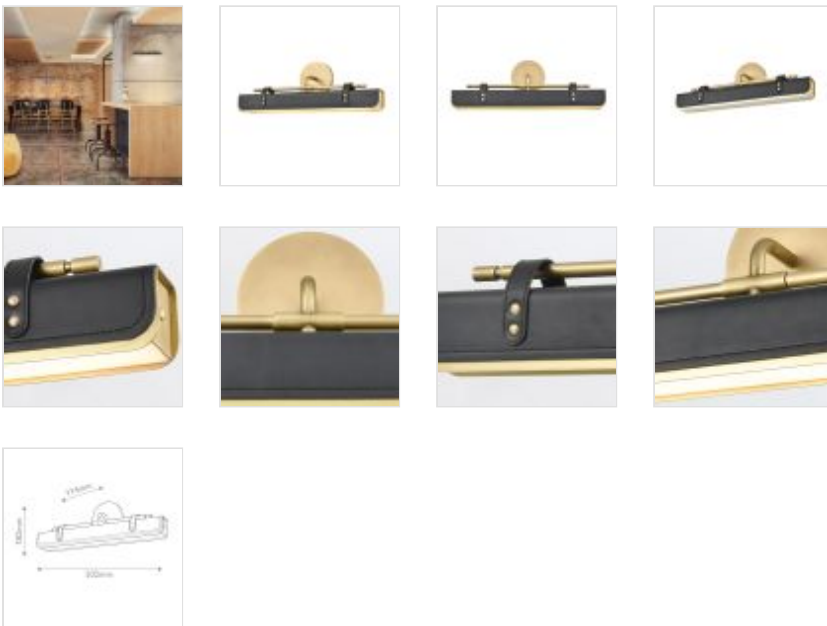

QN-VALISE-W-VBS-TL

Valise LED Wall Light - Vintage Brass/Tuxedo Leather

DETAILS	
BRAND	Alora
FAMILY	Valise
SUITABLE LOCATION	Interior
GUARANTEE	Standard 2 Year Guarantee
FINISH	Vintage Brass/Tuxedo Leather
FITTING HEIGHT	182mm
WIDTH	502mm
PROJECTION/DEPTH	114mm
POWER SOURCE	Mains Voltage
VOLTAGE	220-240v 50hz
MAXIMUM WATTAGE	18W
SOCKET	LED
INTEGRATED LED	Yes
LED LUMENS	520LM
LED COLOUR TEMP	2620K
CLASS	Class I
BUILD MATERIALS	Steel, Vegan Leather, Frosted Acrylic
HOURS	50,000 Hours
DIMMABLE FITTING	Dimmable
PRODUCT WEIGHT	2.43kg
BOX DIMENSIONS	57 X 18 X 25cm
BOX WEIGHT	2.95 Kg

**PRODUCT DETAILS**

Valise is a unique wall light fixture inspired by vintage luxury luggage. Premium vegan leather combines with integrated dimmable LED lighting and a metal base for an unforgettable piece. Available in black tuxedo leather with vintage brass metalwork and an acrylic diffuser.