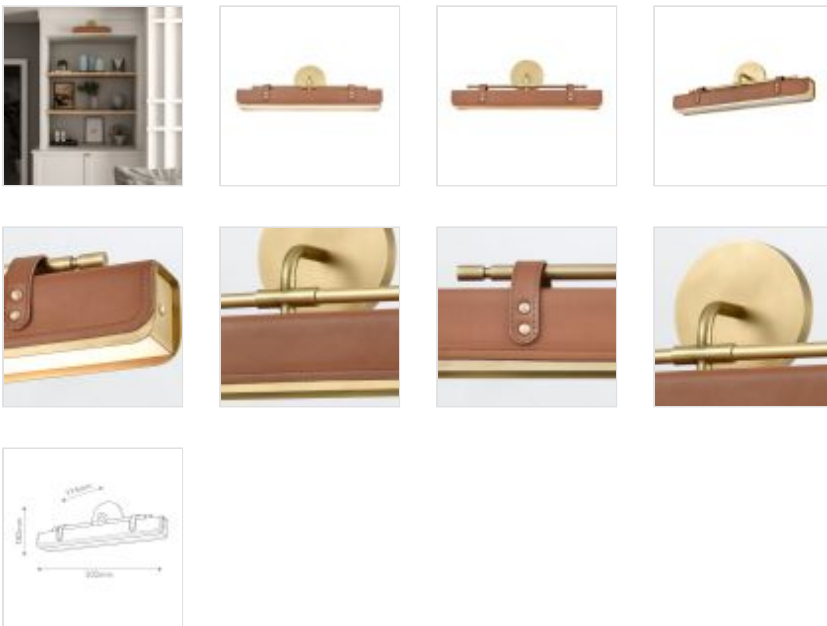

QN-VALISE-W-VBS-CL

Valise LED Wall Light - Vintage Brass/Cognac Leather

DETAILS	
BRAND	Alora
FAMILY	Valise
SUITABLE LOCATION	Interior
GUARANTEE	Standard 2 Year Guarantee
FINISH	Vintage Brass/Cognac Leather
FITTING HEIGHT	182mm
WIDTH	502mm
PROJECTION/DEPTH	114mm
POWER SOURCE	Mains Voltage
VOLTAGE	220-240v 50hz
MAXIMUM WATTAGE	18W
SOCKET	LED
INTEGRATED LED	Yes
LED LUMENS	520LM
LED COLOUR TEMP	2620K
CLASS	Class I
BUILD MATERIALS	Steel, Vegan Leather, Frosted Acrylic
HOURS	50,000 Hours
DIMMABLE FITTING	Dimmable
PRODUCT WEIGHT	2.43kg
BOX DIMENSIONS	57 X 18 X 25cm
BOX WEIGHT	2.95 Kg

**PRODUCT DETAILS**

Valise is a unique wall light fixture inspired by vintage luxury luggage. Premium vegan leather combines with integrated dimmable LED lighting and a metal base for an unforgettable piece. Available in Cognac leather with vintage brass metalwork and an acrylic diffuser.