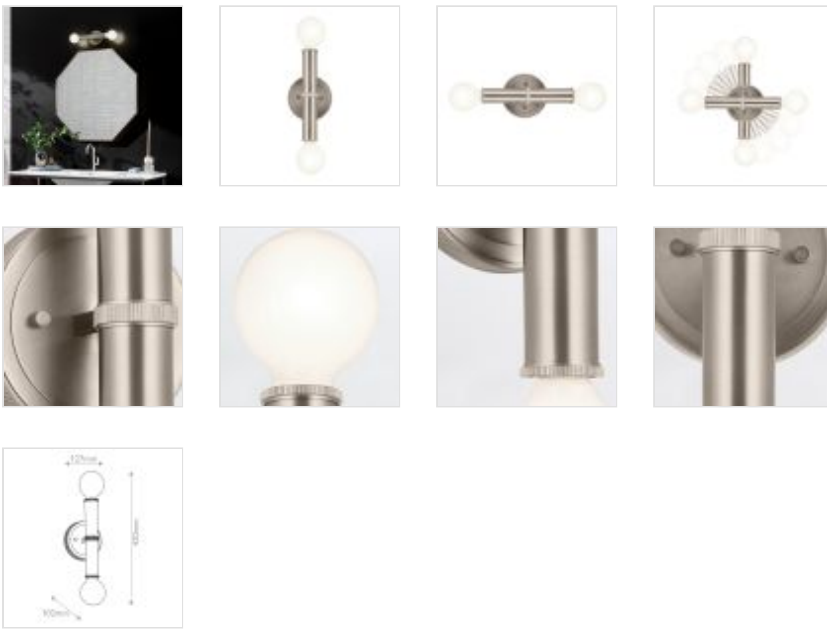

QN-TORCHE-2W-BN

Torche 2 It Wall Light - Brushed Nickel

DETAILS	
BRAND	Kichler
FAMILY	Torche
SUITABLE LOCATION	Interior
GUARANTEE	Standard 2 Year Guarantee
IP RATING	IP44
FINISH	Brushed Nickel
FITTING HEIGHT	420mm
WIDTH	127mm
PROJECTION/DEPTH	102mm
POWER SOURCE	Mains Voltage
VOLTAGE	220-240v 50hz
MAXIMUM WATTAGE	3W
NUMBER OF LAMPS	2
SOCKET	LED G9
INTEGRATED LED	Yes
CLASS	Class I
BUILD MATERIALS	Steel
DIMMABLE FITTING	Compatible With Dimmable Lamps
PRODUCT WEIGHT	1.4kg
BOX DIMENSIONS	38 X 21 X 19cm
BOX WEIGHT	2.03 Kg

**PRODUCT DETAILS**

The Torche 2 light wall sconce is the ideal accent for any room. Its subtle, fine-ribbed detailing is inspired by the soft modern aesthetics of classic hardware. Available in Brushed Nickel, Torche easily complements a variety of styles and is IP44 rated for bathroom use too.