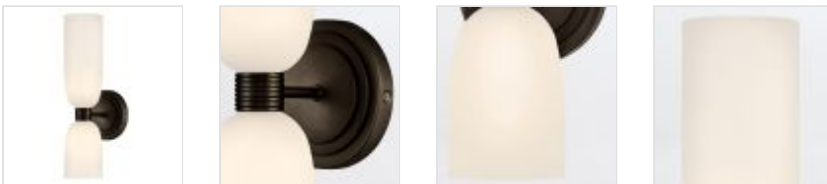

QN-TALLULAH-WB2-BX

Tallulah 2 Lt Wall Light - Black Oxide

**DETAILS**

BRAND	Hinkley
FAMILY	Tallulah
SUITABLE LOCATION	Interior / Bathroom
GUARANTEE	Standard 2 Year Guarantee
IP RATING	IP44
FINISH	Black Oxide
FITTING HEIGHT	373mm
WIDTH	120mm
PROJECTION/DEPTH	145mm
POWER SOURCE	Mains Voltage
VOLTAGE	220-240v 50hz
MAXIMUM WATTAGE	3W
NUMBER OF LAMPS	2
SOCKET	LED G9
INTEGRATED LED	No
CLASS	Class I
BUILD MATERIALS	Steel, Etched Opal Glass
DIMMABLE FITTING	Compatible With Dimmable Lamps
PRODUCT WEIGHT	1.35kg
BOX DIMENSIONS	31 X 28.5 X 28.5cm
BOX WEIGHT	1.90 Kg

**PRODUCT DETAILS**

Graceful curves and delicate details define Tallulah. The smooth etched opal glass adds a touch of softness to balance the ribbed metal cuffs. The stepped oval backplate has a nuanced retro look that makes this IP44 rated light the perfect addition to any bath décor. Tallulah is part of the Lisa McDennon Collection.