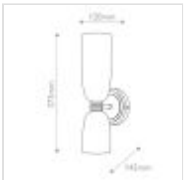

QN-TALLULAH-WB2-BX

Tallulah 2 Lt Wall Light - Black Oxide

**DETAILS**

BRAND	Hinkley
FAMILY	Tallulah
SUITABLE LOCATION	Interior / Bathroom
GUARANTEE	Standard 2 Year Guarantee
IP RATING	IP44
FINISH	Black Oxide
FITTING HEIGHT	373mm
WIDTH	120mm
PROJECTION/DEPTH	145mm
POWER SOURCE	Mains Voltage
VOLTAGE	220-240v 50hz
MAXIMUM WATTAGE	3W
NUMBER OF LAMPS	2
SOCKET	LED G9
INTEGRATED LED	No
CLASS	Class I
BUILD MATERIALS	Steel, Etched Opal Glass
DIMMABLE FITTING	Compatible With Dimmable Lamps
PRODUCT WEIGHT	1.35kg
BOX DIMENSIONS	31 X 28.5 X 28.5cm
BOX WEIGHT	1.90 Kg

**PRODUCT DETAILS**

Graceful curves and delicate details define Tallulah. The smooth etched opal glass adds a touch of softness to balance the ribbed metal cuffs. The stepped oval backplate has a nuanced retro look that makes this IP44 rated light the perfect addition to any bath décor. Tallulah is part of the Lisa McDennon Collection.