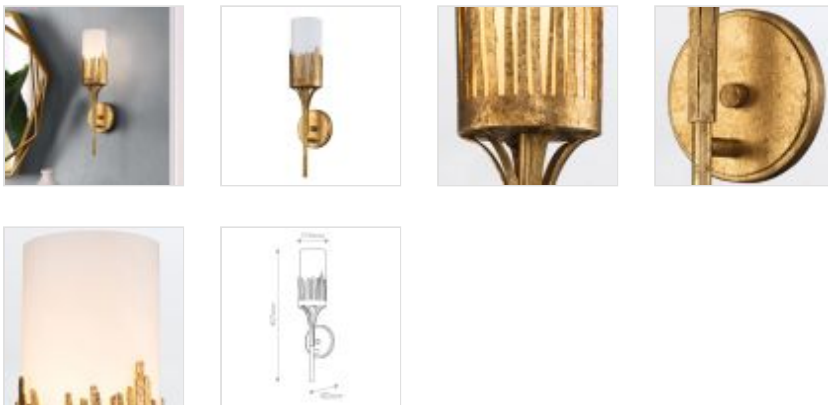

## QN-SAWGRASS-1WB-DG-O

Sawgrass 1 It Wall Light - Gold Leaf with Antique Glaze

DETAILS	
BRAND	Quintiesse
FAMILY	Sawgrass
SUITABLE LOCATION	Interior
GUARANTEE	Standard 2 Year Guarantee
FINISH	Gold Leaf With Antique Glaze
FITTING HEIGHT	457mm
WIDTH	114mm
PROJECTION/DEPTH	102mm
POWER SOURCE	Mains Voltage
VOLTAGE	220-240v 50hz
MAXIMUM WATTAGE	40W
NUMBER OF LAMPS	1
SOCKET	E14
INTEGRATED LED	No
CLASS	Class I
BUILD MATERIALS	Steel, Glass
DIMMABLE FITTING	Compatible With Dimmable Lamps
PRODUCT WEIGHT	1.6kg
BOX DIMENSIONS	44 X 27 X 20.5cm
BOX WEIGHT	1.85 Kg

## PRODUCT DETAILS

The silhouette of natural sawgrass serves as a muse for the Sawgrass series. The sharply defined shapes surround and cup each opal glass shade with organic design appeal. With a luxurious distressed gold finish, Sawgrass has a timeless appeal suitable for any setting. This wall light is IP44 rated and suitable for bathroom use.