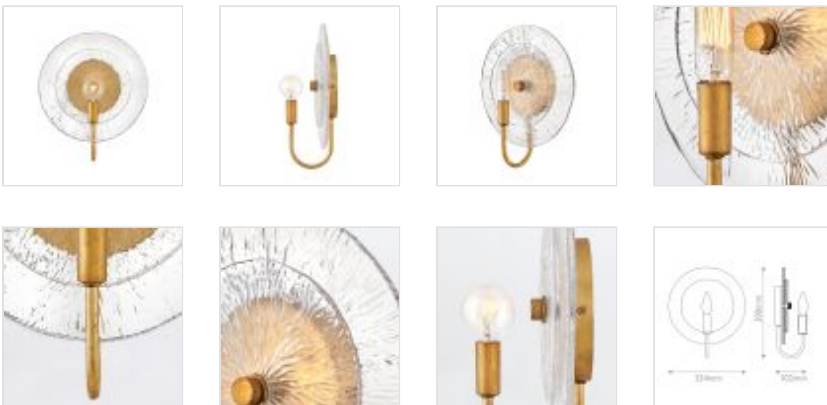

QN-RENE-WB1-DSB

Rene 1 It Wall Light - Distressed Brass

DETAILS	
BRAND	Hinkley
FAMILY	Rene
SUITABLE LOCATION	Interior
GUARANTEE	Standard 2 Year Guarantee
FINISH	Distressed Brass
FITTING HEIGHT	300mm
DIAMETER	0
WIDTH	254mm
PROJECTION/DEPTH	102mm
POWER SOURCE	Mains Voltage
VOLTAGE	220-240v 50hz
MAXIMUM WATTAGE	40W
NUMBER OF LAMPS	1
SOCKET	E14
INTEGRATED LED	No
CLASS	Class I
BUILD MATERIALS	Steel, Clear Pressed Glass
DIMMABLE FITTING	Compatible With Dimmable Lamps
PRODUCT WEIGHT	1.92kg
BOX DIMENSIONS	33 X 33 X 16.5cm
BOX WEIGHT	2.40 Kg

## PRODUCT DETAILS

Rene radiates light through multiple layers of beautiful, pressed glass disks. Rene's signature touch highlights a Distressed Brass finish, evoking glam influences.

**Quintiesse**  
(Part of Elstead Lighting Group)  
Elstead House  
Mill Lane  
Alton, GU34 2QJ,  
United Kingdom