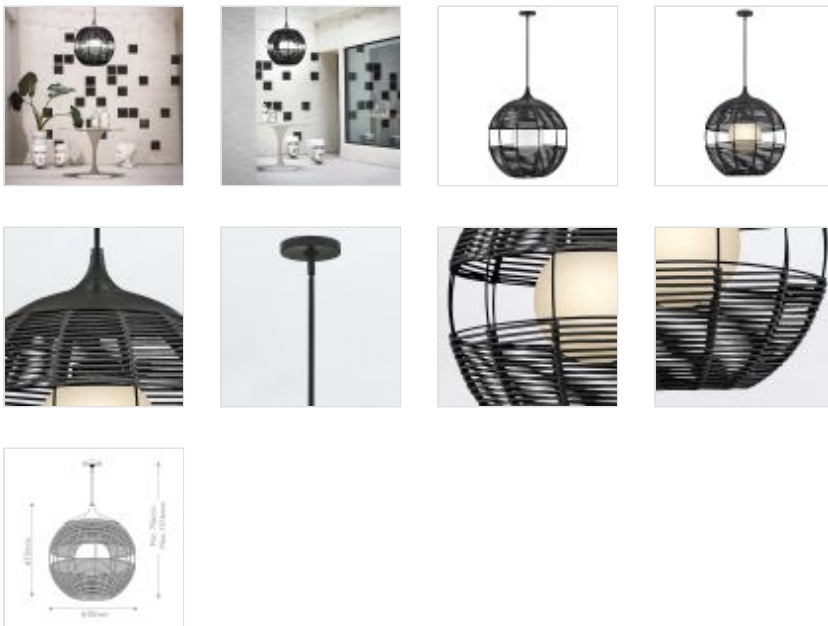

**QN-MADDOX-P-M-BK-BK**

Maddox 1 Lt Medium Outdoor Pendant - Black

DETAILS	
BRAND	Hinkley
FAMILY	Maddox
SUITABLE LOCATION	Interior / Bathroom / Exterior
GUARANTEE	3 Year Anti Corrosion Guarantee
IP RATING	IP44
FINISH	Black
FITTING HEIGHT	673mm
DIAMETER	610mm
MINIMUM DROP	756mm
MAXIMUM DROP	1516mm
POWER SOURCE	Mains Voltage
VOLTAGE	220-240v 50hz
MAXIMUM WATTAGE	60W
NUMBER OF LAMPS	1
SOCKET	E27
INTEGRATED LED	No
RODS SUPPLIED	Supplied With 2 X 305mm & 1 X 152mm Rods
CLASS	Class I
BUILD MATERIALS	Aluminium, Weather-Resistant Nylon, Etched Opal Glass
DIMMABLE FITTING	Compatible With Dimmable Lamps
PRODUCT WEIGHT	10kg
BOX DIMENSIONS	67 X 67 X 94cm
BOX WEIGHT	28.40 Kg

**PRODUCT DETAILS**

Maddox boasts an edgy, bohemian aesthetic with an open-weave design and geometric shape. This orb pendant features weather-resistant nylon rope in Black with an etched opal globe nestled inside. Maddox is IP44 rated and casts the perfect outdoor ambient light to accentuate modern outdoor living spaces.