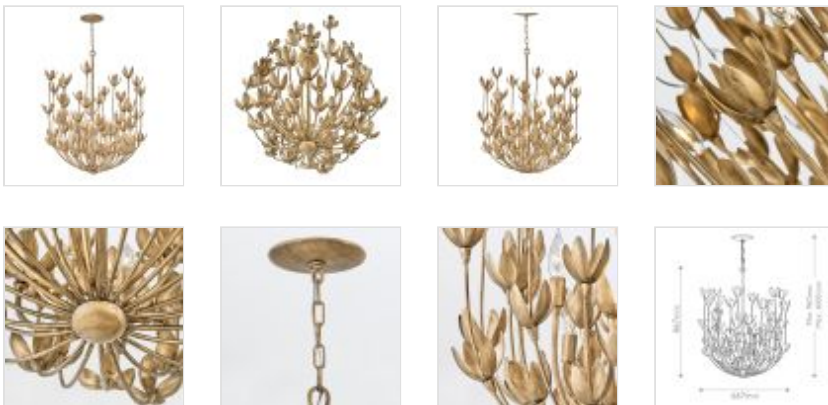

QN-FLORA6-GD
Flora 6 lt Chandelier - Burnished Gold

DETAILS	
BRAND	Hinkley
FAMILY	Flora
SUITABLE LOCATION	Interior
GUARANTEE	Standard 2 Year Guarantee
FINISH	Burnished Gold
FITTING HEIGHT	867mm
DIAMETER	667mm
MINIMUM DROP	967mm
MAXIMUM DROP	4005mm
POWER SOURCE	Mains Voltage
VOLTAGE	220-240v 50hz
MAXIMUM WATTAGE	40W
NUMBER OF LAMPS	6
SOCKET	E14
INTEGRATED LED	No
CLASS	Class I
BUILD MATERIALS	Steel
DIMMABLE FITTING	Compatible With Dimmable Lamps
PRODUCT WEIGHT	9.33kg
BOX DIMENSIONS	77.5 X 77.5 X 55cm
BOX WEIGHT	21.50 Kg

PRODUCT DETAILS

Flora is a work of art inspired by the delicate nature and beauty of florals. Blurring the line between lighting and sculpture, Flora's handmade, hand-painted blooms mesmerisingly unfold while the bulbs beautifully nestle inside. Flora is a part of the Lisa McDennon Collection.