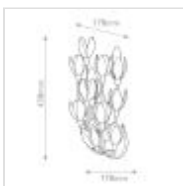

QN-FLORA-3W-WHT
Flora 3 It Wall Light - Textured Plaster

DETAILS	
BRAND	Hinkley
FAMILY	Flora
SUITABLE LOCATION	Interior
GUARANTEE	Standard 2 Year Guarantee
FINISH	Textured Plaster
FITTING HEIGHT	438mm
WIDTH	178mm
PROJECTION/DEPTH	178mm
POWER SOURCE	Mains Voltage
VOLTAGE	220-240v 50hz
MAXIMUM WATTAGE	40W
NUMBER OF LAMPS	3
SOCKET	E14
INTEGRATED LED	No
CLASS	Class I
BUILD MATERIALS	Steel
DIMMABLE FITTING	Compatible With Dimmable Lamps
PRODUCT WEIGHT	1.91kg
BOX DIMENSIONS	52 X 29 X 23cm
BOX WEIGHT	3.34 Kg