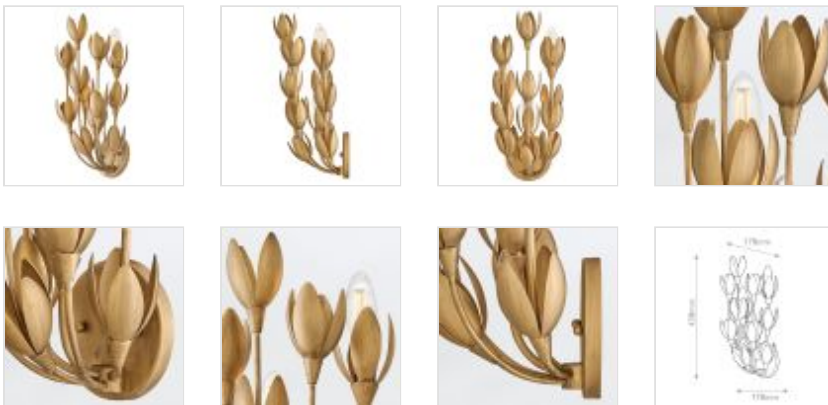

QN-FLORA-3W-GD
Flora 3 It Wall Light - Burnished Gold

DETAILS	
BRAND	Hinkley
FAMILY	Flora
SUITABLE LOCATION	Interior
GUARANTEE	Standard 2 Year Guarantee
FINISH	Burnished Gold
FITTING HEIGHT	438mm
WIDTH	178mm
PROJECTION/DEPTH	178mm
POWER SOURCE	Mains Voltage
VOLTAGE	220-240v 50hz
MAXIMUM WATTAGE	40W
NUMBER OF LAMPS	3
SOCKET	E14
INTEGRATED LED	No
CLASS	Class I
BUILD MATERIALS	Steel
DIMMABLE FITTING	Compatible With Dimmable Lamps
PRODUCT WEIGHT	1.91kg
BOX DIMENSIONS	52 X 29 X 23cm
BOX WEIGHT	3.34 Kg

PRODUCT DETAILS

Flora is a work of art inspired by the delicate nature and beauty of florals. Blurring the line between lighting and sculpture, Flora's handmade, hand-painted blooms mesmerisingly unfold while the bulbs beautifully nestle inside. Flora is a part of the Lisa McDennon Collection.