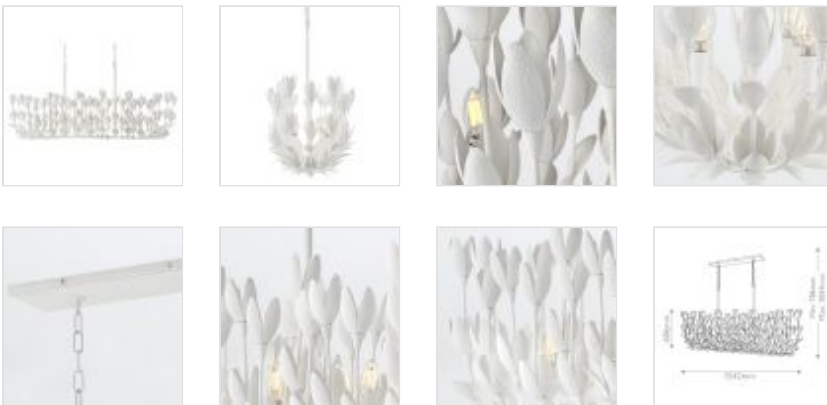

**QN-FLORA10-WHT**

Flora 10 Lt Linear Chandelier - Textured Plaster

**DETAILS**

<b>BRAND</b>	Hinkley
<b>FAMILY</b>	Flora
<b>SUITABLE LOCATION</b>	Interior
<b>GUARANTEE</b>	Standard 2 Year Guarantee
<b>FINISH</b>	Textured Plaster
<b>FITTING HEIGHT</b>	686mm
<b>WIDTH</b>	1524mm
<b>PROJECTION/DEPTH</b>	356mm
<b>MINIMUM DROP</b>	786mm
<b>MAXIMUM DROP</b>	3834mm
<b>POWER SOURCE</b>	Mains Voltage
<b>VOLTAGE</b>	220-240v 50hz
<b>MAXIMUM WATTAGE</b>	40W
<b>NUMBER OF LAMPS</b>	10
<b>SOCKET</b>	E14
<b>INTEGRATED LED</b>	No
<b>CLASS</b>	Class I
<b>BUILD MATERIALS</b>	Steel
<b>DIMMABLE FITTING</b>	Compatible With Dimmable Lamps
<b>PRODUCT WEIGHT</b>	11.16kg
<b>BOX DIMENSIONS</b>	167.5 X 51 X 61cm
<b>BOX WEIGHT</b>	32.24 Kg

**PRODUCT DETAILS**

Flora is a work of art inspired by the delicate nature and beauty of florals. Blurring the line between lighting and sculpture, Flora's handmade, hand-painted blooms mesmerisingly unfold while the bulbs beautifully nestle inside. Flora is a part of the Lisa McDennon Collection. (The linear chandeliers have a large canopy 508mm x 102mm).