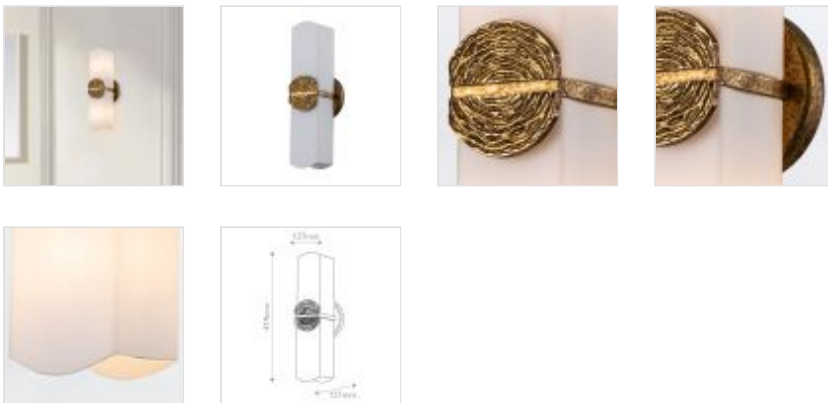

QN-ELAN-2WB-DG-OPAL

Elan 2 Lt Wall Light - Gold Leaf

**DETAILS**

BRAND	Quintiesse
FAMILY	Elan
SUITABLE LOCATION	Interior
GUARANTEE	Standard 2 Year Guarantee
FINISH	Gold Leaf
FITTING HEIGHT	419mm
WIDTH	127mm
PROJECTION/DEPTH	121mm
POWER SOURCE	Mains Voltage
VOLTAGE	220-240v 50hz
MAXIMUM WATTAGE	4W LED
NUMBER OF LAMPS	2
SOCKET	G9
INTEGRATED LED	No
CLASS	Class I
BUILD MATERIALS	Steel, Resin, Opal Glass
DIMMABLE FITTING	Compatible With Dimmable Lamps
PRODUCT WEIGHT	2.6kg
BOX DIMENSIONS	43 X 27 X 19cm
BOX WEIGHT	2.75 Kg

**PRODUCT DETAILS**

Elan is a an up and down wall light, with a decorative disc and backplate in distressed gold finish. The opal glass shades are curved at the top to gently diffuse the light. It is IP44 rated and safe for bathroom use.