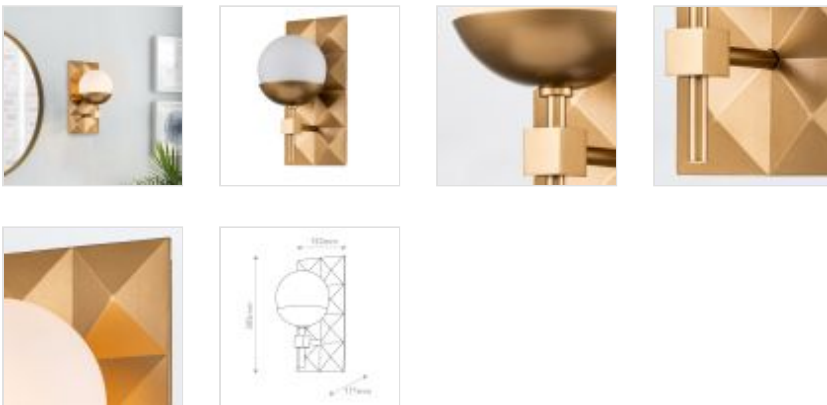

**QN-DECO-1WB-AB-O**

Deco 1 Lt Wall Light - Laquered Gold

**DETAILS**

<b>BRAND</b>	Quintiesse
<b>FAMILY</b>	Deco
<b>SUITABLE LOCATION</b>	Interior
<b>GUARANTEE</b>	Standard 2 Year Guarantee
<b>IP RATING</b>	IP44
<b>FINISH</b>	Laquered Gold
<b>FITTING HEIGHT</b>	305mm
<b>WIDTH</b>	152mm
<b>PROJECTION/DEPTH</b>	171mm
<b>POWER SOURCE</b>	Mains Voltage
<b>VOLTAGE</b>	220-240v 50hz
<b>MAXIMUM WATTAGE</b>	25W
<b>NUMBER OF LAMPS</b>	1
<b>SOCKET</b>	E14
<b>INTEGRATED LED</b>	No
<b>CLASS</b>	Class I
<b>BUILD MATERIALS</b>	Steel, Glass
<b>DIMMABLE FITTING</b>	Compatible With Dimmable Lamps
<b>PRODUCT WEIGHT</b>	2.5kg
<b>BOX DIMENSIONS</b>	40 X 26.5 X 22cm
<b>BOX WEIGHT</b>	2.70 Kg

**PRODUCT DETAILS**

The Deco wall lights are classic Art Deco in style. They have an opal glass globe shade and are IP44 rated for bathroom use.