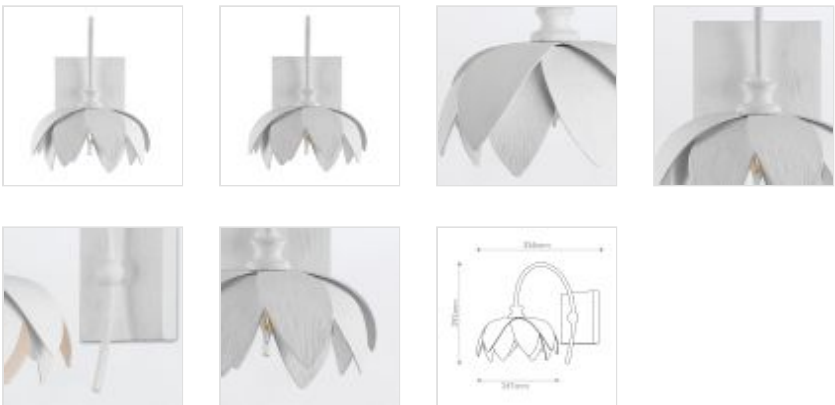

**QNC-SWEETHEART-WB-WH**  
Sweetheart 1 Lt Wall Light - Gesso White

DETAILS	
<b>BRAND</b>	Currey & Company
<b>FAMILY</b>	Sweetheart
<b>SUITABLE LOCATION</b>	Interior
<b>GUARANTEE</b>	Standard 2 Year Guarantee
<b>FINISH</b>	Gesso White
<b>FITTING HEIGHT</b>	292mm
<b>WIDTH</b>	241mm
<b>PROJECTION/DEPTH</b>	356mm
<b>POWER SOURCE</b>	Mains Voltage
<b>VOLTAGE</b>	220-240v 50hz
<b>MAXIMUM WATTAGE</b>	60W
<b>NUMBER OF LAMPS</b>	1
<b>SOCKET</b>	E14
<b>INTEGRATED LED</b>	No
<b>CLASS</b>	Class I
<b>BUILD MATERIALS</b>	Wrought Iron
<b>DIMMABLE FITTING</b>	Compatible With Dimmable Lamps
<b>PRODUCT WEIGHT</b>	1.8kg
<b>BOX DIMENSIONS</b>	40 X 35 X 46cm
<b>BOX WEIGHT</b>	2.95 Kg

**PRODUCT DETAILS**

The Sweetheart Wall Sconce is a nature-inspired design by Tom Caldwell. Made of metal in a Gesso White finish, the floral fixture opens its petals to its light source. The white wall sconce can be mounted so that the fixture reflects light up rather than down if desired.