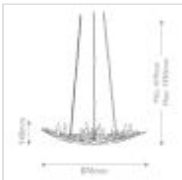

**QNC-RAINFOREST9-RBZ**

Rainforest 9 Lt Small Chandelier - Rustic Bronze

**DETAILS**

<b>BRAND</b>	Currey & Company
<b>FAMILY</b>	Rainforest
<b>SUITABLE LOCATION</b>	Interior
<b>GUARANTEE</b>	Standard 2 Year Guarantee
<b>FINISH</b>	Rustic Bronze
<b>FITTING HEIGHT</b>	140mm
<b>DIAMETER</b>	876mm
<b>MINIMUM DROP</b>	419mm
<b>MAXIMUM DROP</b>	1930mm
<b>POWER SOURCE</b>	Mains Voltage
<b>VOLTAGE</b>	220-240v 50hz
<b>MAXIMUM WATTAGE</b>	60W
<b>NUMBER OF LAMPS</b>	9
<b>SOCKET</b>	E14
<b>INTEGRATED LED</b>	No
<b>CLASS</b>	Class I
<b>BUILD MATERIALS</b>	Wrought Iron
<b>DIMMABLE FITTING</b>	Compatible With Dimmable Lamps
<b>PRODUCT WEIGHT</b>	6.2kg
<b>BOX DIMENSIONS</b>	99.06 X 99.06 X 35.56cm
<b>BOX WEIGHT</b>	13.20 Kg

**PRODUCT DETAILS**

The Rainforest Rustic Bronze Small Chandelier has fourteen lights nestled within the hand-forged wrought iron shade of this fixture. The limbs, in a rustic bronze finish, are life-like as they cup the bulbs placed so skillfully on them.