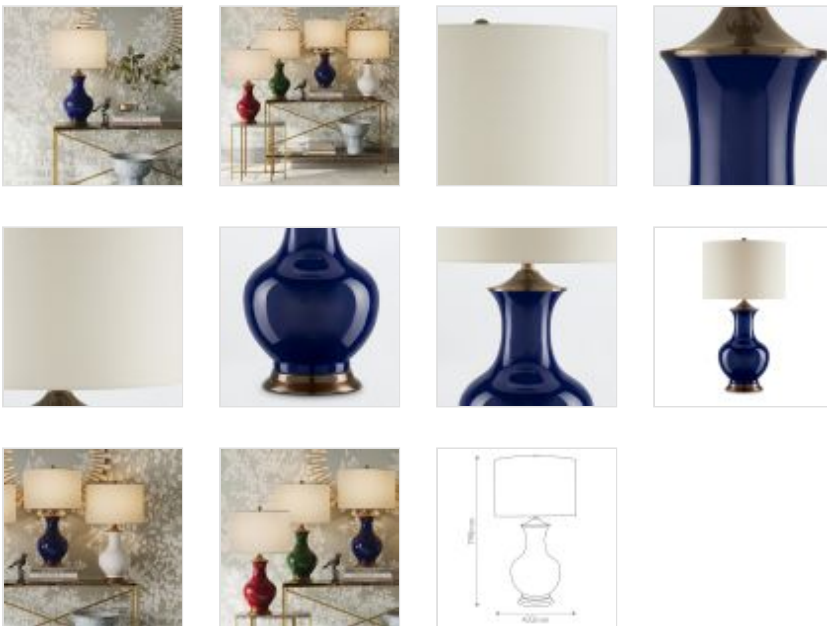

QNC-LILOU-TL-BLUE

Lilou 1 Lt Table Lamp - Blue / Antique Brass

DETAILS	
BRAND	Currey & Company
FAMILY	Lilou
SUITABLE LOCATION	Interior
GUARANTEE	Standard 2 Year Guarantee
FINISH	Blue / Antique Brass
FITTING HEIGHT	790mm
DIAMETER	432mm
POWER SOURCE	Mains Voltage
VOLTAGE	220-240v 50hz
MAXIMUM WATTAGE	150W
NUMBER OF LAMPS	1
SOCKET	E27
INTEGRATED LED	No
CLASS	Class I
BUILD MATERIALS	Porcelain, Metal, Shantung
SHADE MATERIAL	Eggshell Shantung
DIMMABLE FITTING	Compatible With Dimmable Lamps
PRODUCT WEIGHT	7.3kg
BOX DIMENSIONS	50 X 50 X 73cm
BOX WEIGHT	9.50 Kg

**PRODUCT DETAILS**

Serenity has a profile in the Lilou Blue Table Lamp with its lovely vase-like profile. Made of porcelain, the blue surface has a luster to it for which this time-honored material is known. The depth of the blue is luscious even though it's cool. This is complemented by the metal hardware and base in an antique brass finish. A light element to the composition is the eggshell shantung drum shade, which is fastened in place with an antique brass finial. The Lilou is one of our most popular designs by Tom Caddell.