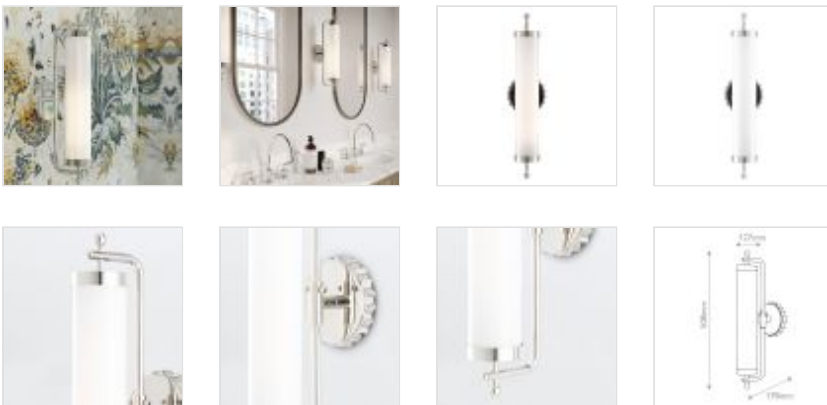

**QNC-LATIMER-WB-PN**

Latimer 1 Lt Wall Light - White / Polished Nickel

DETAILS	
BRAND	Currey & Company
FAMILY	Latimer
SUITABLE LOCATION	Interior / Bathroom
GUARANTEE	Standard 2 Year Guarantee
IP RATING	IP44
FINISH	White / Polished Nickel
FITTING HEIGHT	508mm
WIDTH	127mm
PROJECTION/DEPTH	178mm
POWER SOURCE	Mains Voltage
VOLTAGE	220-240v 50hz
MAXIMUM WATTAGE	60W
NUMBER OF LAMPS	1
SOCKET	E27
INTEGRATED LED	No
CLASS	Class I
BUILD MATERIALS	Glass, Brass, Metal
DIMMABLE FITTING	Compatible With Dimmable Lamps
PRODUCT WEIGHT	1.9kg
BOX DIMENSIONS	61 X 44.5 X 27cm
BOX WEIGHT	3.50 Kg

**PRODUCT DETAILS**

The Latimer Nickel Wall Sconce in our Barry Goralnick Collection is made of metal in a polished nickel finish and a tubular milk-glass shade. This silver sconce is IP44 rated for bathrooms.