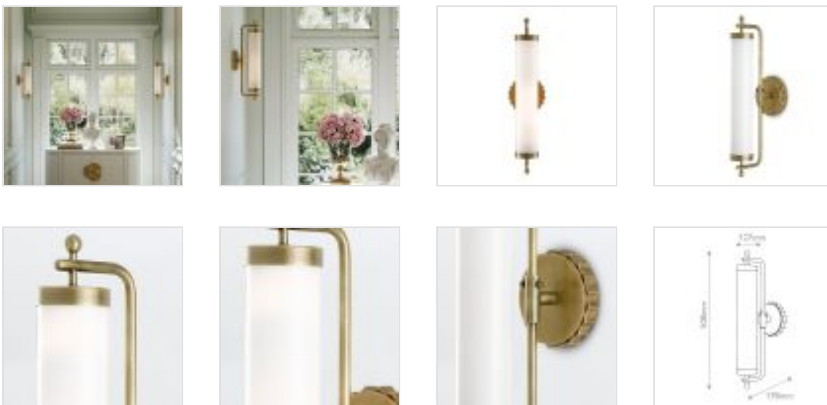

QNC-LATIMER-WB-AB

Latimer 1 Lt Wall Light - White / Antique Brass

DETAILS	
BRAND	Currey & Company
FAMILY	Latimer
SUITABLE LOCATION	Interior / Bathroom
GUARANTEE	Standard 2 Year Guarantee
IP RATING	IP44
FINISH	White / Antique Brass
FITTING HEIGHT	508mm
WIDTH	127mm
PROJECTION/DEPTH	178mm
POWER SOURCE	Mains Voltage
VOLTAGE	220-240v 50hz
MAXIMUM WATTAGE	60W
NUMBER OF LAMPS	1
SOCKET	E27
INTEGRATED LED	No
CLASS	Class I
BUILD MATERIALS	Glass, Brass, Metal
DIMMABLE FITTING	Compatible With Dimmable Lamps
PRODUCT WEIGHT	1.9kg
BOX DIMENSIONS	61 X 44.5 X 27cm
BOX WEIGHT	3.50 Kg

**PRODUCT DETAILS**

The Latimer Brass Wall Sconce in our Barry Goralnick Collection is made of metal in an antique brass finish and a tubular milk-glass shade. This gold sconce is IP44 rated for bathrooms.