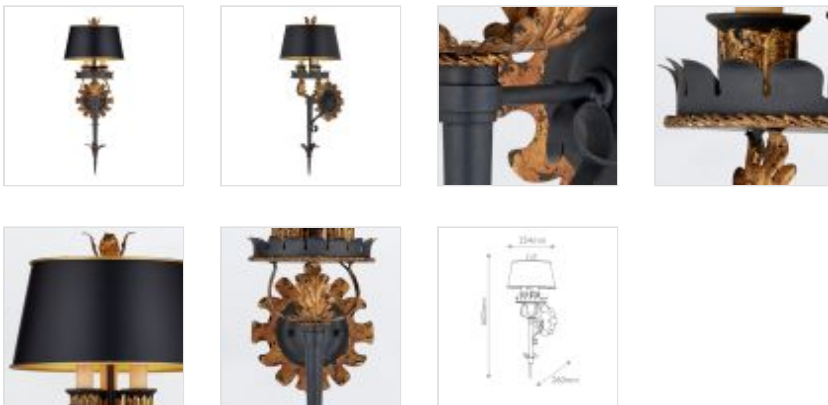

QNC-DUKE-3WB-ZBG
 Duke 3 It Wall Light - Zanzibar Gold Leaf /
 Zanzibar Black

DETAILS	
BRAND	Currey & Company
FAMILY	Duke
SUITABLE LOCATION	Interior
GUARANTEE	Standard 2 Year Guarantee
FINISH	Zanzibar Gold Leaf / Zanzibar Black
FITTING HEIGHT	660mm
WIDTH	254mm
PROJECTION/DEPTH	260mm
POWER SOURCE	Mains Voltage
VOLTAGE	220-240v 50hz
MAXIMUM WATTAGE	40W
NUMBER OF LAMPS	3
SOCKET	E14
INTEGRATED LED	No
CLASS	Class I
BUILD MATERIALS	Composite, Wrought Iron
SHADE MATERIAL	Zanzibar Black Metal
DIMMABLE FITTING	Compatible With Dimmable Lamps
PRODUCT WEIGHT	5kg
BOX DIMENSIONS	106.5 X 29.5 X 31.5cm
BOX WEIGHT	6.00 Kg

PRODUCT DETAILS

The Duke Wall Sconce is finished in deep Zanzibar black with Zanzibar gold leaf accents. This incredibly detailed and opulent black wall sconce is a true masterpiece that was inspired by historical designs. The Duke is included in our Winterthur Collection.