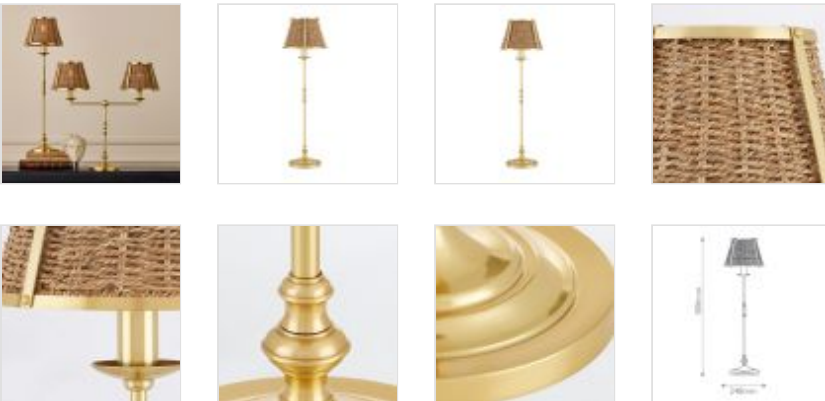

QNC-DEAUVILLE-TL**Deauville 1 Lt Table Lamp - Polished Brass**

DETAILS	
BRAND	Currey & Company
FAMILY	Deauville
SUITABLE LOCATION	Interior
GUARANTEE	Standard 2 Year Guarantee
FINISH	Polished Brass
FITTING HEIGHT	806mm
DIAMETER	248mm
POWER SOURCE	Mains Voltage
VOLTAGE	220-240v 50hz
MAXIMUM WATTAGE	7W
NUMBER OF LAMPS	1
SOCKET	E14
INTEGRATED LED	No
CLASS	Class I
BUILD MATERIALS	Steel, Seagrass
SHADE MATERIAL	Natural Seagrass/Metal
DIMMABLE FITTING	Compatible With Dimmable Lamps
PRODUCT WEIGHT	4.5kg
BOX DIMENSIONS	85 X 37 X 42.5cm
BOX WEIGHT	6.50 Kg

**PRODUCT DETAILS**

The Deauville Table Lamp was created by Suzanne Duin, who founded the Houston shop and design studio Maison Maison, and is known for a keen eye in sourcing authentic French antiques and home accessories from around the globe. Each piece in her line of woven light fixtures is handmade by artisans in Southeast Asia; the Deauville an example in natural seagrass and steel in a polished brass finish. This tailored table lamp trimmed in gold will bring both texture and French flair.