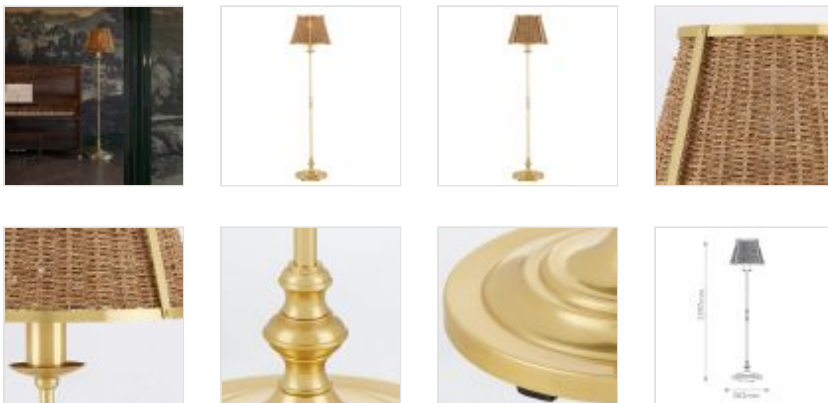

QNC-DEAUVILLE-FL
 Deauville 1 Ft Floor Lamp - Polished Brass /
 Natural

DETAILS	
BRAND	Currey & Company
FAMILY	Deauville
SUITABLE LOCATION	Interior
GUARANTEE	Standard 2 Year Guarantee
FINISH	Polished Brass / Natural
FITTING HEIGHT	1397mm
DIAMETER	362mm
POWER SOURCE	Mains Voltage
VOLTAGE	220-240v 50hz
MAXIMUM WATTAGE	75W
NUMBER OF LAMPS	1
SOCKET	E27
INTEGRATED LED	No
CLASS	Class I
BUILD MATERIALS	Steel, Seagrass
SHADE MATERIAL	Natural Seagrass/Metal
DIMMABLE FITTING	Compatible With Dimmable Lamps
PRODUCT WEIGHT	10.2kg
BOX DIMENSIONS	143 X 49.5 X 50cm
BOX WEIGHT	14.00 Kg

PRODUCT DETAILS

The Deauville Floor Lamp was created by Suzanne Duin, who founded the Houston shop and design studio Maison Maison, and is known for a keen eye in sourcing authentic French antiques and home accessories from around the globe. Each piece in her line of woven light fixtures is handmade by artisans in Southeast Asia; the Deauville an example in natural seagrass and steel in a polished brass finish. This tailored floor lamp trimmed in gold brings both texture and French flair.