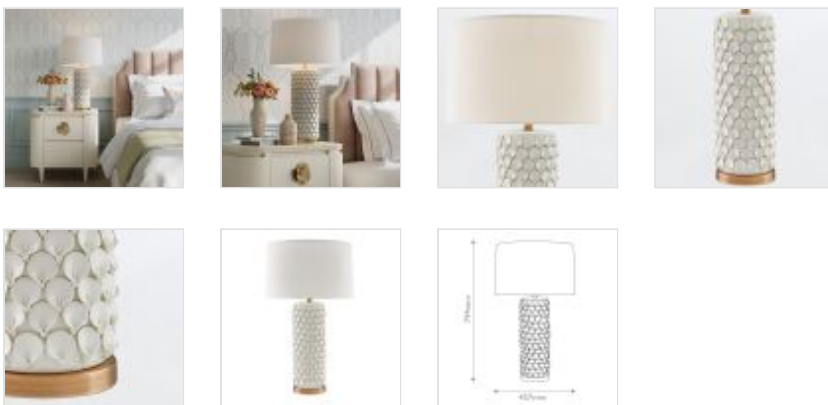

**QNC-CALLA-LILY-TL-WH**  
 Calla Lily 1 Lt Table Lamp - Cream / Antique Brass

DETAILS	
BRAND	Currey & Company
FAMILY	Calla Lily
SUITABLE LOCATION	Interior
GUARANTEE	Standard 2 Year Guarantee
FINISH	Cream / Antique Brass
FITTING HEIGHT	794mm
DIAMETER	457mm
POWER SOURCE	Mains Voltage
VOLTAGE	220-240v 50hz
MAXIMUM WATTAGE	150W
NUMBER OF LAMPS	1
SOCKET	E27
INTEGRATED LED	No
CLASS	Class I
BUILD MATERIALS	Ceramic, Metal
SHADE MATERIAL	Eggshell Shantung
DIMMABLE FITTING	Compatible With Dimmable Lamps
PRODUCT WEIGHT	7.5kg
BOX DIMENSIONS	51 X 51 X 85cm
BOX WEIGHT	9.50 Kg

## PRODUCT DETAILS

Intricate hand-formed ceramic flower petals cover the surface of the Calla Lily Table Lamp. The textural interest of the petal-covered column is heightened by the antique brushed-brass accents. The white lamp is topped with an eggshell shantung shade that completes this pretty composition.