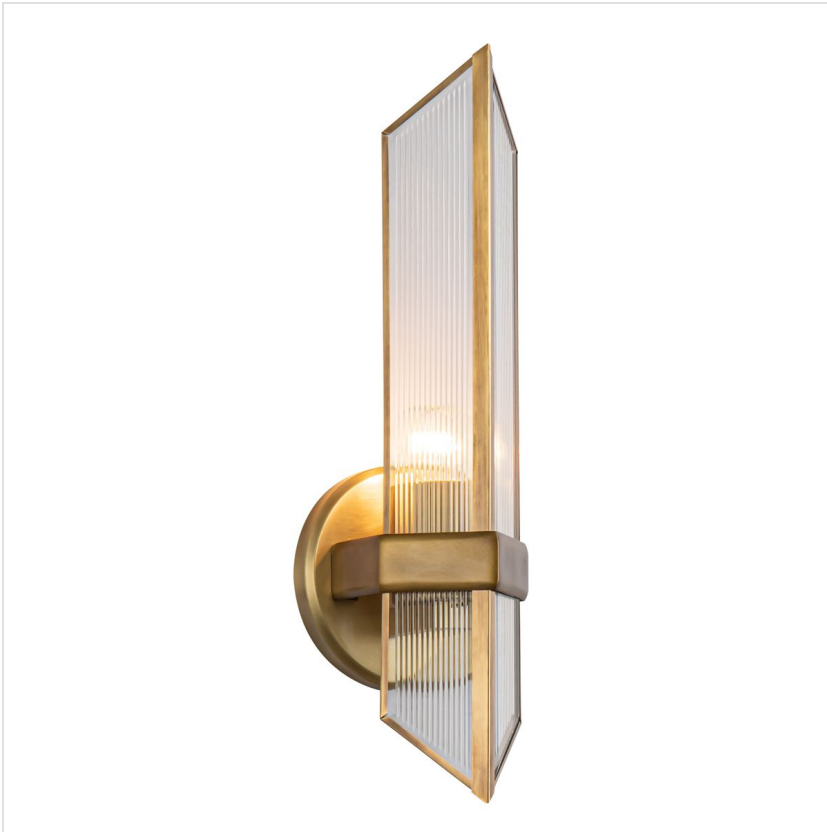

**QN-CAIRO-1WB-VBS-CR**

Cairo 1 It Wall Light - Vintage Brass

DETAILS	
<b>BRAND</b>	Alora
<b>FAMILY</b>	Cairo
<b>SUITABLE LOCATION</b>	Interior
<b>GUARANTEE</b>	Standard 2 Year Guarantee
<b>FINISH</b>	Vintage Brass
<b>FITTING HEIGHT</b>	385mm
<b>WIDTH</b>	95mm
<b>PROJECTION/DEPTH</b>	105mm
<b>POWER SOURCE</b>	Mains Voltage
<b>VOLTAGE</b>	220-240v 50hz
<b>MAXIMUM WATTAGE</b>	60W
<b>NUMBER OF LAMPS</b>	1
<b>SOCKET</b>	E27
<b>INTEGRATED LED</b>	No
<b>CLASS</b>	Class I
<b>BUILD MATERIALS</b>	Steel, Clear Ribbed Glass
<b>DIMMABLE FITTING</b>	Compatible With Dimmable Lamps
<b>PRODUCT WEIGHT</b>	1.02kg
<b>BOX DIMENSIONS</b>	47 X 21.5 X 20cm
<b>BOX WEIGHT</b>	1.58 Kg

**PRODUCT DETAILS**

Cairo takes ancient form to a new, luxury level. Inspired by IM Pei's interpretation of the pyramids in the form of the Louvre, the Cairo collection exudes modern yet classic elegance. Strong metal frames dance with beautiful, ribbed glass in this stunning collection from American designer Elisa Carlucci.