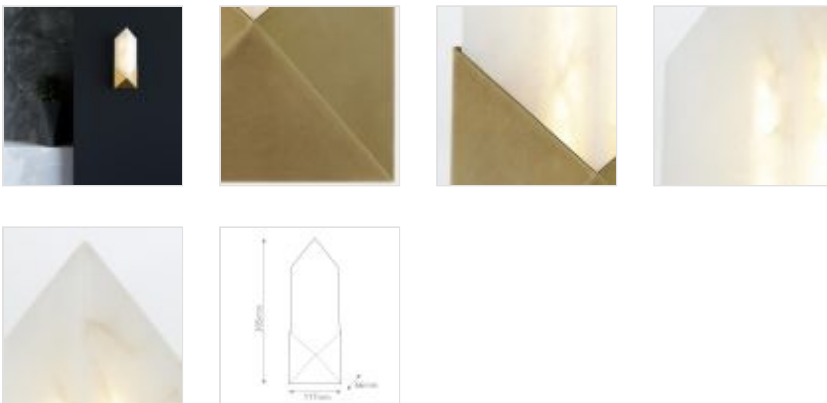

QN-CAESAR-W-S-VBS-AR**Caesar Small LED Wall Light - Vintage Brass****DETAILS**

BRAND	Alora
FAMILY	Caesar
SUITABLE LOCATION	Interior
GUARANTEE	Standard 2 Year Guarantee
FINISH	Vintage Brass
FITTING HEIGHT	305mm
WIDTH	117mm
PROJECTION/DEPTH	66mm
POWER SOURCE	Mains Voltage
VOLTAGE	220-240v 50hz
MAXIMUM WATTAGE	9W
SOCKET	LED
INTEGRATED LED	Yes
LED LUMENS	620LM
LED COLOUR TEMP	2954K
CLASS	Class I
BUILD MATERIALS	Alabaster, Steel
HOURS	50,000 Hours
DIMMABLE FITTING	Dimmable
PRODUCT WEIGHT	1.44kg
BOX DIMENSIONS	40 X 21 X 16cm
BOX WEIGHT	1.84 Kg

**PRODUCT DETAILS**

Embracing the bold geometry of crystalline forms, the Caesar collection is truly jewelry for a space. Diamond like shades crafted in alabaster gracefully adorn a geometric metal base. This collection is bound to make a classic statement anywhere it goes. *Alabaster boasts distinct variations in both its veining and tone, a unique characteristic of a timeless natural material. No two pieces will look the exact same.