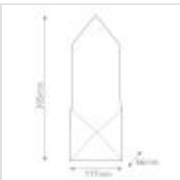

DETAILS

BRAND	Alora
FAMILY	Caesar
SUITABLE LOCATION	Interior
GUARANTEE	Standard 2 Year Guarantee
FINISH	Urban Bronze
FITTING HEIGHT	305mm
WIDTH	117mm
PROJECTION/DEPTH	66mm
POWER SOURCE	Mains Voltage
VOLTAGE	220-240v 50hz
MAXIMUM WATTAGE	9W
SOCKET	LED
INTEGRATED LED	Yes
LED LUMENS	620LM
LED COLOUR TEMP	2954K
CLASS	Class I
BUILD MATERIALS	Alabaster, Steel
HOURS	50,000 Hours
DIMMABLE FITTING	Dimmable
PRODUCT WEIGHT	1.44kg
BOX DIMENSIONS	40 X 21 X 16cm
BOX WEIGHT	1.84 Kg