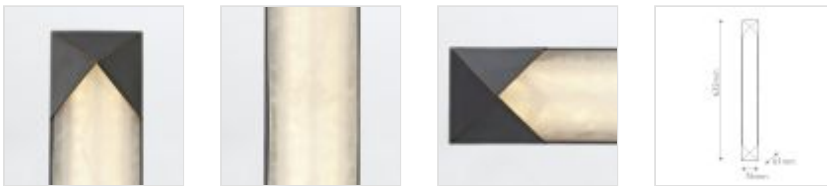

QN-CAESAR-W-L-UBZ-AR

Caesar Large LED Wall Light - Urban Bronze

DETAILS	
BRAND	Alora
FAMILY	Caesar
SUITABLE LOCATION	Interior
GUARANTEE	Standard 2 Year Guarantee
FINISH	Urban Bronze
FITTING HEIGHT	635mm
WIDTH	76mm
PROJECTION/DEPTH	61mm
POWER SOURCE	Mains Voltage
VOLTAGE	220-240v 50hz
MAXIMUM WATTAGE	23W
SOCKET	LED
INTEGRATED LED	Yes
LED LUMENS	1395LM
LED COLOUR TEMP	3000K
CLASS	Class I
BUILD MATERIALS	Alabaster, Steel
HOURS	50,000 Hours
DIMMABLE FITTING	Dimmable
PRODUCT WEIGHT	2.58kg
BOX DIMENSIONS	72.5 X 17 X 15cm
BOX WEIGHT	3.01 Kg

PRODUCT DETAILS

Embracing the bold geometry of crystalline forms, the Caesar collection is truly jewelry for a space. Diamond like shades crafted in alabaster gracefully adorn a geometric metal base. This collection is bound to make a classic statement anywhere it goes. *Alabaster boasts distinct variations in both its veining and tone, a unique characteristic of a timeless natural material. No two pieces will look the exact same.