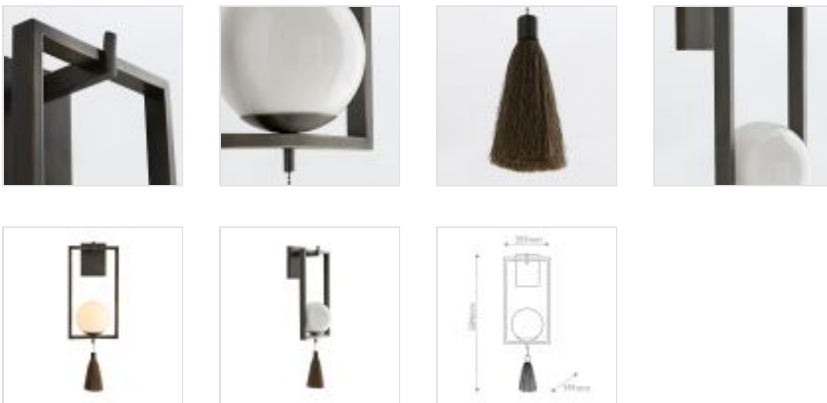

**QNA-TRAPEZE-1WB-ABR**

Trapeze 1 It Wall Light - Aged Bronze

**DETAILS**

<b>BRAND</b>	Arteriors
<b>FAMILY</b>	Trapeze
<b>SUITABLE LOCATION</b>	Interior
<b>GUARANTEE</b>	Standard 2 Year Guarantee
<b>FINISH</b>	Aged Bronze
<b>FITTING HEIGHT</b>	584mm
<b>WIDTH</b>	203mm
<b>PROJECTION/DEPTH</b>	191mm
<b>POWER SOURCE</b>	Mains Voltage
<b>VOLTAGE</b>	220-240v 50hz
<b>MAXIMUM WATTAGE</b>	25W
<b>NUMBER OF LAMPS</b>	1
<b>SOCKET</b>	E14
<b>INTEGRATED LED</b>	No
<b>CLASS</b>	Class I
<b>BUILD MATERIALS</b>	Steel, Opal Glass
<b>DIMMABLE FITTING</b>	Compatible With Dimmable Lamps
<b>PRODUCT WEIGHT</b>	1.6kg
<b>BOX DIMENSIONS</b>	51.5 X 31.5 X 27cm
<b>BOX WEIGHT</b>	3.10 Kg

**PRODUCT DETAILS**

This sconce has a balanced and elegant form. The spherical opal glass softly diffuses the light. Finished in aged bronze with tassel finial.