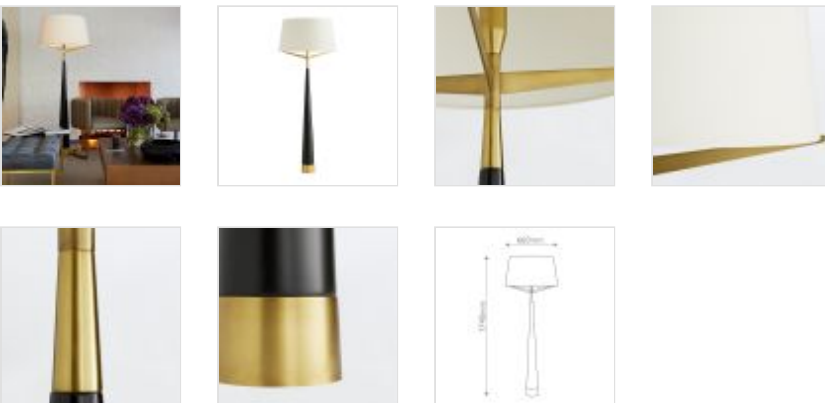

QNA-ELDEN-FL-BKB

Elden 1 lt Floor Lamp - Black & Antique Brass

DETAILS

BRAND	Arteriors
FAMILY	Elden
SUITABLE LOCATION	Interior
GUARANTEE	Standard 2 Year Guarantee
FINISH	Black & Antique Brass
FITTING HEIGHT	1740mm
DIAMETER	660mm
POWER SOURCE	Mains Voltage
VOLTAGE	220-240v 50hz
MAXIMUM WATTAGE	150W
NUMBER OF LAMPS	1
SOCKET	E27
INTEGRATED LED	No
CLASS	Class I
BUILD MATERIALS	Resin, Steel, Linen
SHADE MATERIAL	White Hardbacked Linen
DIMMABLE FITTING	Compatible With Dimmable Lamps
PRODUCT WEIGHT	19kg
BOX DIMENSIONS	Box1: 132 X 53 X 25cm (22kg) / Box2: 69 X 69 X 40cm (25kg)
BOX WEIGHT	47.00 Kg

**PRODUCT DETAILS**

Simple and modern this cone-shaped floor lamp is made of resin finished in black and accented with antique brass. Topped with a unique spider-like frame that supports the white linen shade. No harp is needed for this lamp.