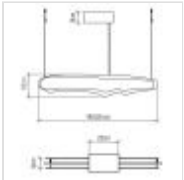

QN-HORIZON-LED-LP-140-TEAK
 Horizon LED Linear 140cm Pendant - Teak
 Veneer

DETAILS	
BRAND	Accord Lighting
FAMILY	Horizon
SUITABLE LOCATION	Interior
GUARANTEE	Standard 2 Year Guarantee
FINISH	Teak
FITTING HEIGHT	180mm
WIDTH	1400mm
PROJECTION/DEPTH	90mm
MINIMUM DROP	565mm
MAXIMUM DROP	3265mm
VOLTAGE	220-240v 50hz
MAXIMUM WATTAGE	65W
SOCKET	LED
INTEGRATED LED	Yes
LED LUMENS	3770LM
LED COLOUR TEMP	3000K
CLASS	Class II
BUILD MATERIALS	Natural Wood Veneer, Acrylic
DIMMABLE FITTING	Non Dimmable
PRODUCT WEIGHT	6kg
BOX DIMENSIONS	20 X 22 X 148 Cm
BOX WEIGHT	6.40 Kg

PRODUCT DETAILS

The undulating (140cm) linear Horizon pendant has a beautiful natural teak wood veneer with an acrylic diffuser for the LED lightsource.