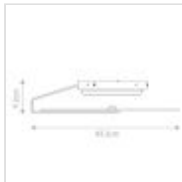

**QN-NUVOLA-F-M-BK**

Nuvola Medium Ceiling / Wall Light - Matte Black

**DETAILS**

<b>BRAND</b>	Eurofase
<b>FAMILY</b>	Nuvola
<b>SUITABLE LOCATION</b>	Interior
<b>GUARANTEE</b>	Standard 2 Year Guarantee
<b>FINISH</b>	Matte Black
<b>FITTING HEIGHT</b>	92mm
<b>DIAMETER</b>	432mm
<b>POWER SOURCE</b>	Mains Voltage
<b>VOLTAGE</b>	220-240v 50hz
<b>MAXIMUM WATTAGE</b>	18W
<b>SOCKET</b>	LED
<b>INTEGRATED LED</b>	No
<b>LED LUMENS</b>	800Lm
<b>LED COLOUR TEMP</b>	3000k
<b>CLASS</b>	Class I
<b>BUILD MATERIALS</b>	Steel, Frosted Glass
<b>SHADE MATERIAL</b>	Glass
<b>HOURS</b>	20000
<b>DIMMABLE FITTING</b>	Dimmable
<b>PRODUCT WEIGHT</b>	4.12kg
<b>BOX DIMENSIONS</b>	48 X 48 X 19cm
<b>BOX WEIGHT</b>	6.15 Kg

**PRODUCT DETAILS**

Low ceilings have remained a lighting challenge. Nuvolo solves this problem with a simple, low-profile white disc suspended by a single arm to help in the illumination of all room, regardless of ceiling height. Additionally allows for continuity of design on ceilings and walls.