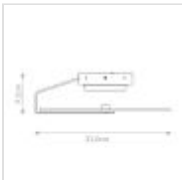

PRODUCT DETAILS

Low ceilings have remained a lighting challenge. Nuvolo solves this problem with a simple, low-profile white disc suspended by a single arm to help in the illumination of all room, regardless of ceiling height. Additionally allows for continuity of design on ceilings and walls.