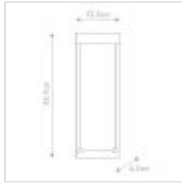

QN-KABO-S-BK

Kabo Outdoor Wall Light Small - Powder Coat Black

DETAILS	
BRAND	Eurofase
FAMILY	Kabo
SUITABLE LOCATION	Exterior
GUARANTEE	Standard 2 Year Guarantee
IP RATING	IP44
FINISH	Textured Black
FITTING HEIGHT	357mm
WIDTH	127mm
PROJECTION/DEPTH	67mm
POWER SOURCE	Mains Voltage
VOLTAGE	220-240v 50hz
MAXIMUM WATTAGE	6W
SOCKET	LED
INTEGRATED LED	Yes
LED LUMENS	120Lm
LED COLOUR TEMP	3000k
CLASS	Class I
BUILD MATERIALS	Aluminium, Clear Seeded Glass
SHADE MATERIAL	Glass
HOURS	20000
DIMMABLE FITTING	Dimmable
PRODUCT WEIGHT	1.5kg
BOX DIMENSIONS	40.5 X 11 X 17.5cm
BOX WEIGHT	2.47 Kg

PRODUCT DETAILS

Influenced by the curve of an ocean wave, Kabo is an accent exterior light that gives a beautiful effect when lit. Integrated LED light is pushed through the length of the curved clear seeded glass panel to result in a soft and elegant lighting solution. IP44 rated for outdoor.

Quintiesse
(Part of Elstead Lighting Group)
Elstead House
Mill Lane
Alton, GU34 2QJ,
United Kingdom

Phone
+44 (0) 1420 82377

Email
enquiries@quintiesse.com