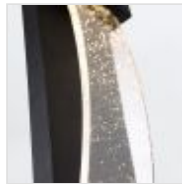

QN-KABO-S-BK

Kabo Outdoor Wall Light Small - Powder Coat Black

DETAILS	
BRAND	Eurofase
FAMILY	Kabo
SUITABLE LOCATION	Exterior
GUARANTEE	Standard 2 Year Guarantee
IP RATING	IP44
FINISH	Textured Black
FITTING HEIGHT	357mm
WIDTH	127mm
PROJECTION/DEPTH	67mm
POWER SOURCE	Mains Voltage
VOLTAGE	220-240v 50hz
MAXIMUM WATTAGE	6W
SOCKET	LED
INTEGRATED LED	Yes
LED LUMENS	120Lm
LED COLOUR TEMP	3000k
CLASS	Class I
BUILD MATERIALS	Aluminium, Clear Seeded Glass
SHADE MATERIAL	Glass
HOURS	20000
DIMMABLE FITTING	Dimmable
PRODUCT WEIGHT	1.5kg
BOX DIMENSIONS	40.5 X 11 X 17.5cm
BOX WEIGHT	2.47 Kg

**PRODUCT DETAILS**

Influenced by the curve of an ocean wave, Kabo is an accent exterior light that gives a beautiful effect when lit. Integrated LED light is pushed through the length of the curved clear seeded glass panel to result in a soft and elegant lighting solution. IP44 rated for outdoor.