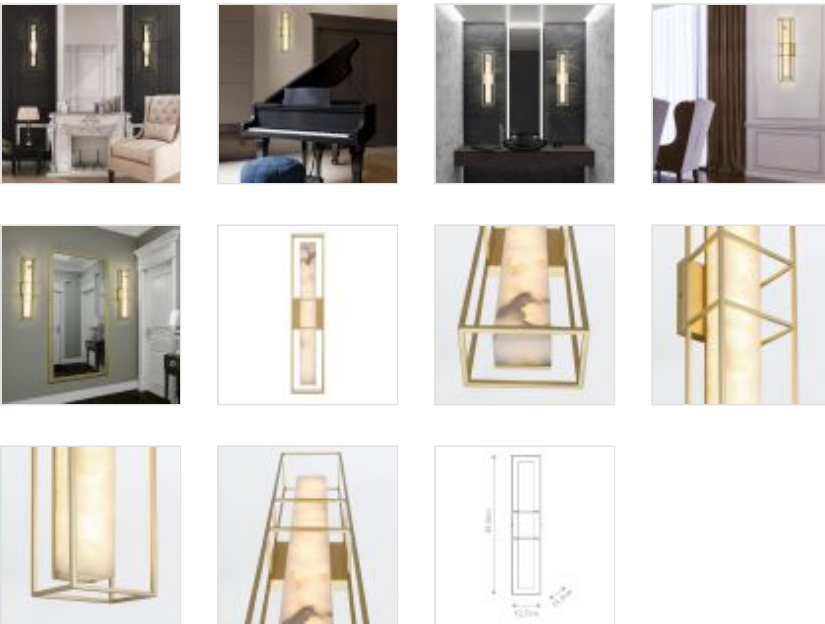

QN-BLAKLEY-L-BG

Blakley 1 Lt Wall Light Large - Matte Gold

**DETAILS**

| | |
|--------------------------|---------------------------------|
| BRAND | Eurofase |
| FAMILY | Blakley |
| SUITABLE LOCATION | Interior / Bathroom / Exterior |
| GUARANTEE | 3 Year Anti Corrosion Guarantee |
| IP RATING | IP44 |
| FINISH | Brushed Gold |
| FITTING HEIGHT | 610mm |
| WIDTH | 127mm |
| PROJECTION/DEPTH | 115mm |
| POWER SOURCE | Mains Voltage |
| VOLTAGE | 220-240v 50hz |
| MAXIMUM WATTAGE | 20W |
| SOCKET | LED |
| INTEGRATED LED | No |
| LED LUMENS | 1750Lm |
| LED COLOUR TEMP | 3000k |
| CLASS | Class II |
| BUILD MATERIALS | Steel, Alabaster |
| SHADE MATERIAL | Alabaster |
| HOURS | 20000 |
| DIMMABLE FITTING | Dimmable |
| PRODUCT WEIGHT | 4kg |
| BOX DIMENSIONS | 19 X 15.5 X 70cm |
| BOX WEIGHT | 6.37 Kg |

**PRODUCT DETAILS**

Organic and industrial have been combined. The softness of one piece, hand carved alabaster surrounded by a metal frame to represent the yin and yang in design.