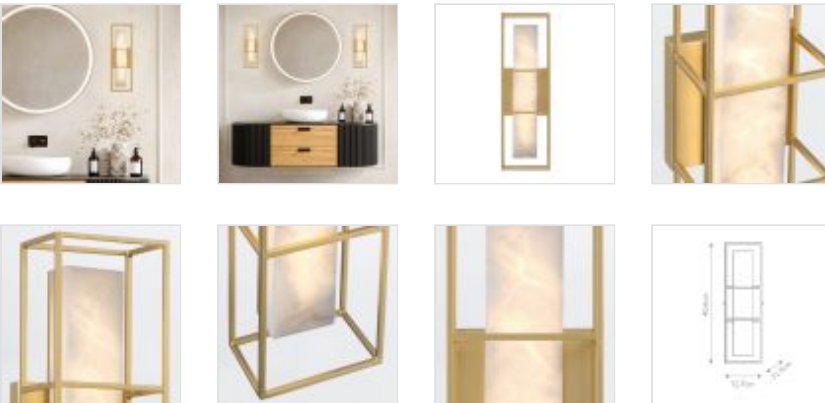

QN-BLAKLEY-M-BG

Blakley 1 Lt Wall Light Medium - Matte Gold

**DETAILS**

BRAND	Eurofase
FAMILY	Blakley
SUITABLE LOCATION	Interior / Bathroom / Exterior
GUARANTEE	3 Year Anti Corrosion Guarantee
IP RATING	IP44
FINISH	Brushed Gold
FITTING HEIGHT	406mm
WIDTH	127mm
PROJECTION/DEPTH	115mm
POWER SOURCE	Mains Voltage
VOLTAGE	220-240v 50hz
MAXIMUM WATTAGE	13W
SOCKET	LED
INTEGRATED LED	No
LED LUMENS	800Lm
LED COLOUR TEMP	3000k
CLASS	Class II
BUILD MATERIALS	Steel, Alabaster
SHADE MATERIAL	Alabaster
HOURS	20000
DIMMABLE FITTING	Dimmable
PRODUCT WEIGHT	3.2kg
BOX DIMENSIONS	48 X 19 X 15.5cm
BOX WEIGHT	4.63 Kg

**PRODUCT DETAILS**

Organic and industrial have been combined. The softness of one piece, hand carved alabaster surrounded by a metal frame to represent the yin and yang in design.