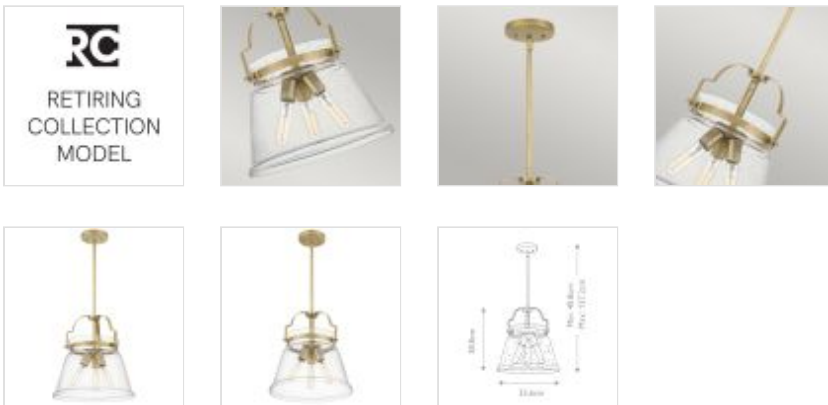

**QN-WIMBERLEY-P-WS**  
**Wimberley 3 Light Pendant - Weathered Brass**

DETAILS	
<b>BRAND</b>	Quoizel
<b>FAMILY</b>	Wimberley
<b>SUITABLE LOCATION</b>	Interior
<b>GUARANTEE</b>	General 2 Year Guarantee
<b>FINISH</b>	Weathered Brass
<b>FITTING HEIGHT</b>	388mm
<b>DIAMETER</b>	356mm
<b>MINIMUM DROP</b>	408mm
<b>MAXIMUM DROP</b>	1372mm
<b>POWER SOURCE</b>	Mains Voltage
<b>VOLTAGE</b>	220-240v 50hz
<b>MAXIMUM WATTAGE</b>	60W
<b>NUMBER OF LAMPS</b>	3
<b>SOCKET</b>	E27
<b>INTEGRATED LED</b>	No
<b>RODS SUPPLIED</b>	2 X 305mm & 2 X 152mm Rods Included
<b>CLASS</b>	Class I
<b>BUILD MATERIALS</b>	Steel, Clear Seeded Glass
<b>SHADE MATERIAL</b>	Glass
<b>DIMMABLE FITTING</b>	Compatible With Dimmable Lamps
<b>PRODUCT WEIGHT</b>	3.82kg
<b>BOX DIMENSIONS</b>	42 X 42 X 34.5cm
<b>BOX WEIGHT</b>	6.20 Kg

**PRODUCT DETAILS**

Wimberley is an oversized bell shaped, seeded glass shade with Weathered Brass metalwork. This vintage design will sit comfortably in any modern or transitional kitchen or bar.