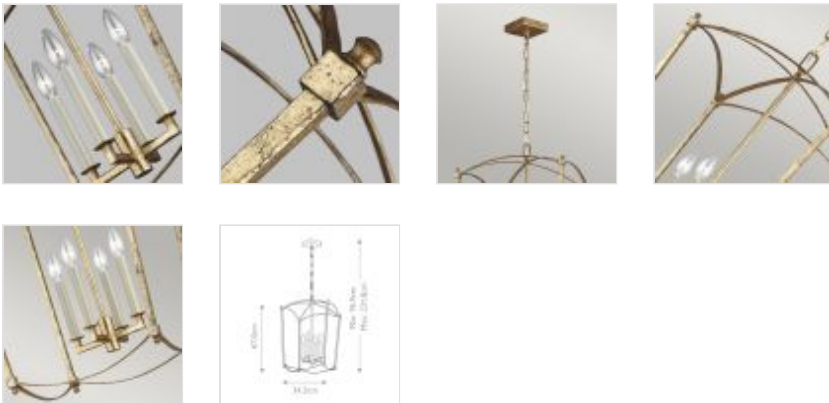

QN-THAYER-4P-ADB**Thayer 4 Light Pendant - Antique Gild**

DETAILS	
BRAND	Generation Lighting (Feiss)
FAMILY	Thayer
SUITABLE LOCATION	Interior
GUARANTEE	General 2 Year Guarantee
FINISH	Antique Gild
FITTING HEIGHT	670mm
WIDTH	343mm
PROJECTION/DEPTH	343mm
MINIMUM DROP	769mm
MAXIMUM DROP	2318mm
POWER SOURCE	Mains Voltage
VOLTAGE	220-240v 50hz
MAXIMUM WATTAGE	40W
NUMBER OF LAMPS	4
SOCKET	E14
INTEGRATED LED	No
CLASS	Class I
BUILD MATERIALS	Steel
DIMMABLE FITTING	Compatible With Dimmable Lamps
PRODUCT WEIGHT	4.5kg
BOX DIMENSIONS	44 X 44 X 25cm
BOX WEIGHT	5.60 Kg

**PRODUCT DETAILS**

Sophisticated and sleek, the Thayer collection is a refreshing interpretation of a traditional four-sided lantern softened with graceful curved lines. Thayer is available in an Antique Gild finish, with ivory candle tubes.