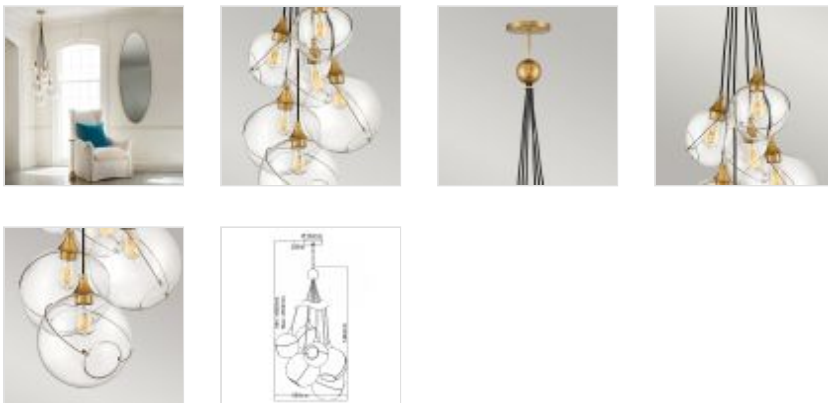

QN-SKYE-6P
Skye 6 Light Pendant - Heritage Brass

| DETAILS | |
|--------------------------|--------------------------------|
| BRAND | Lisa McDennon By Hinkley |
| FAMILY | Skye |
| SUITABLE LOCATION | Interior |
| GUARANTEE | General 2 Year Guarantee |
| FINISH | Heritage Brass |
| FITTING HEIGHT | 1464mm |
| DIAMETER | 589mm |
| MINIMUM DROP | 1692mm |
| MAXIMUM DROP | 2302mm |
| POWER SOURCE | Mains Voltage |
| VOLTAGE | 220-240v 50hz |
| MAXIMUM WATTAGE | 60W |
| NUMBER OF LAMPS | 6 |
| SOCKET | E27 |
| INTEGRATED LED | No |
| RODS SUPPLIED | Rods - 2 X 305mm & 1 X 152mm |
| CLASS | Class I |
| BUILD MATERIALS | Steel, Clear Glass |
| SHADE MATERIAL | Glass |
| DIMMABLE FITTING | Compatible With Dimmable Lamps |
| PRODUCT WEIGHT | 10.91kg |
| BOX DIMENSIONS | 58.4 X 96.5 X 36.8cm |
| BOX WEIGHT | 12.12 Kg |

PRODUCT DETAILS

Mesmerisingly asymmetrical with a mid-century modern flair, the Skye 6lt pendant showcases a cluster of clear, open globes, each encircled with a slender brass ring. Each opening is off centre and the globes fall to different lengths, with Heritage Brass details pulling the look together perfectly. Adjustments are easily made with the cinching ring, also finished in Heritage Brass.