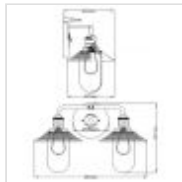

QN-RIGBY2-BATH-PC**Rigby 2 Light Wall Light - Polished Chrome**

DETAILS	
BRAND	Hinkley
FAMILY	Rigby
SUITABLE LOCATION	Interior / Bathroom
GUARANTEE	General 2 Year Guarantee
IP RATING	IP44
FINISH	Polished Chrome
FITTING HEIGHT	301mm
WIDTH	483mm
PROJECTION/DEPTH	220mm
POWER SOURCE	Mains Voltage
VOLTAGE	220-240v 50hz
MAXIMUM WATTAGE	40W
NUMBER OF LAMPS	2
SOCKET	E27
INTEGRATED LED	No
CLASS	Class I
BUILD MATERIALS	Steel, Clear Seeded Glass
SHADE MATERIAL	Seeded Glass
DIMMABLE FITTING	Compatible With Dimmable Lamps
PRODUCT WEIGHT	2.29kg
BOX DIMENSIONS	43.5 X 19.5 X 42.5cm
BOX WEIGHT	2.54 Kg

**PRODUCT DETAILS**

Rigby is inspired by the American barn light, reborn as a chic interior retro classic. Features such as cast socket covers, mesh shades and canopy details combine the best in both vintage and industrial design elements. Available in Polished chrome with clear seeded glass lamp protectors, these Rigby models are IP44 rated and suitable for use in bathrooms.