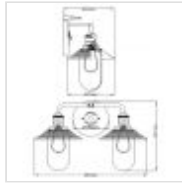

QN-RIGBY2-BATH-AN

Rigby 2 Light Wall Light - Antique Nickel & Heritage Brass

DETAILS	
BRAND	Hinkley
FAMILY	Rigby
SUITABLE LOCATION	Interior / Bathroom
GUARANTEE	General 2 Year Guarantee
IP RATING	IP44
FINISH	Antique Nickel & Heritage Brass
FITTING HEIGHT	301mm
WIDTH	483mm
PROJECTION/DEPTH	220mm
POWER SOURCE	Mains Voltage
VOLTAGE	220-240v 50hz
MAXIMUM WATTAGE	40W
NUMBER OF LAMPS	2
SOCKET	E27
INTEGRATED LED	No
CLASS	Class I
BUILD MATERIALS	Steel, Clear Seeded Glass
SHADE MATERIAL	Seeded Glass
DIMMABLE FITTING	Compatible With Dimmable Lamps
PRODUCT WEIGHT	2.29kg
BOX DIMENSIONS	43.5 X 19.5 X 42.5cm
BOX WEIGHT	2.54 Kg

**PRODUCT DETAILS**

Rigby is inspired by the American barn light, reborn as a chic interior retro classic. Features such as cast socket covers, mesh shades and canopy details combine the best in both vintage and industrial design elements. Available in a two-tone finish of Antique Nickel and Heritage Brass with clear seeded glass lamp protectors, these Rigby models are IP44 rated and suitable for use in bathrooms.