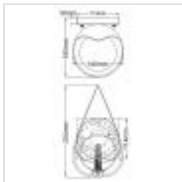

QN-REN1

Ren 1 Light Wall Light - Matte Black & Gold

DETAILS	
BRAND	Lisa McDennon By Hinkley
FAMILY	Ren
SUITABLE LOCATION	Interior
GUARANTEE	General 2 Year Guarantee
FINISH	Matte Black & Gold
FITTING HEIGHT	254mm
WIDTH	140mm
PROJECTION/DEPTH	165mm
POWER SOURCE	Mains Voltage
VOLTAGE	220-240v 50hz
MAXIMUM WATTAGE	3W LED
NUMBER OF LAMPS	1
SOCKET	G9
INTEGRATED LED	No
LED LUMENS	300Lm
LED COLOUR TEMP	3000k
CLASS	Class I
BUILD MATERIALS	Steel, Faux Alabaster
SHADE MATERIAL	Faux Alabaster
HOURS	25000
DIMMABLE FITTING	Compatible With Dimmable Lamps
PRODUCT WEIGHT	1.8kg
BOX DIMENSIONS	34 X 21.6 X 28cm
BOX WEIGHT	2.00 Kg