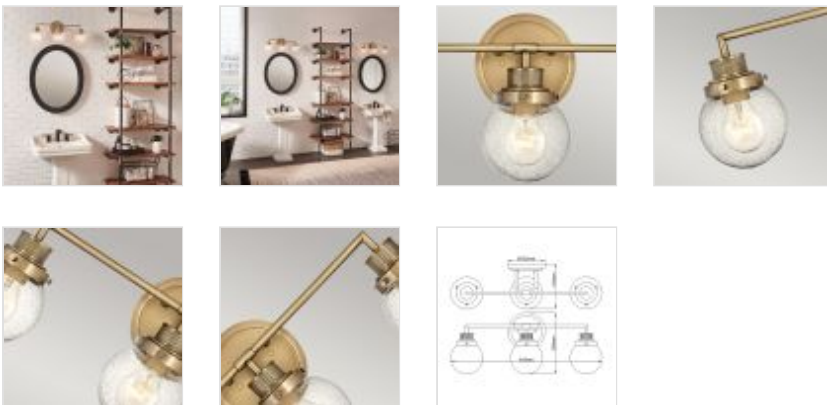

**QN-POPPY3-HB-BATH**

Poppy 3 Light Wall Light - Heritage Brass

DETAILS	
<b>BRAND</b>	Hinkley
<b>FAMILY</b>	Poppy
<b>SUITABLE LOCATION</b>	Interior / Bathroom
<b>GUARANTEE</b>	General 2 Year Guarantee
<b>IP RATING</b>	IP44
<b>FINISH</b>	Heritage Brass
<b>FITTING HEIGHT</b>	250mm
<b>WIDTH</b>	615mm
<b>PROJECTION/DEPTH</b>	183mm
<b>POWER SOURCE</b>	Mains Voltage
<b>VOLTAGE</b>	220-240v 50hz
<b>MAXIMUM WATTAGE</b>	60W
<b>NUMBER OF LAMPS</b>	3
<b>SOCKET</b>	E27
<b>INTEGRATED LED</b>	No
<b>BUILD MATERIALS</b>	Steel, Clear Seeded Glass
<b>SHADE MATERIAL</b>	Glass
<b>DIMMABLE FITTING</b>	Compatible With Dimmable Lamps
<b>PRODUCT WEIGHT</b>	1.8kg
<b>BOX DIMENSIONS</b>	78.1 X 33 X 21cm
<b>BOX WEIGHT</b>	2.70 Kg

**PRODUCT DETAILS**

Poppy features clear seeded glass spheres that bubble out of the refined, ribbed Heritage Brass framework to create a simple, yet sophisticated silhouette. An elegant, stepped backplate and crisp crossbar anchor this airy design. Poppy showcases mid-century style with a spectacular spin and boasts an IP44 rating, so a great fit for bathroom use.