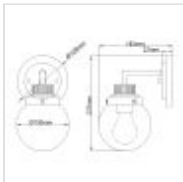

**QN-POPPY1-PC-BATH**

Poppy 1 Light Wall Light - Polished Chrome

**DETAILS**

<b>BRAND</b>	Hinkley
<b>FAMILY</b>	Poppy
<b>SUITABLE LOCATION</b>	Interior / Bathroom
<b>GUARANTEE</b>	General 2 Year Guarantee
<b>IP RATING</b>	IP44
<b>FINISH</b>	Polished Chrome
<b>FITTING HEIGHT</b>	237mm
<b>WIDTH</b>	130mm
<b>PROJECTION/DEPTH</b>	183mm
<b>POWER SOURCE</b>	Mains Voltage
<b>VOLTAGE</b>	220-240v 50hz
<b>MAXIMUM WATTAGE</b>	60W
<b>NUMBER OF LAMPS</b>	1
<b>SOCKET</b>	E27
<b>INTEGRATED LED</b>	No
<b>BUILD MATERIALS</b>	Steel, Clear Seeded Glass
<b>SHADE MATERIAL</b>	Glass
<b>DIMMABLE FITTING</b>	Compatible With Dimmable Lamps
<b>PRODUCT WEIGHT</b>	0.59kg
<b>BOX DIMENSIONS</b>	33.7 X 22.2 X 20cm
<b>BOX WEIGHT</b>	0.93 Kg

**PRODUCT DETAILS**

Poppy features clear seeded glass spheres that bubble out of the refined, ribbed Chrome framework to create a simple, yet sophisticated silhouette. An elegant, stepped backplate and crisp crossbar anchor this airy design. Poppy showcases mid-century style with a spectacular spin and boasts an IP44 rating, so a great fit for bathroom use.