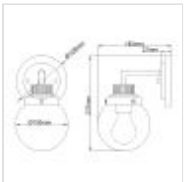

**QN-POPPY1-HB-BATH****Poppy 1 Light Wall Light - Heritage Brass****DETAILS**

<b>BRAND</b>	Hinkley
<b>FAMILY</b>	Poppy
<b>SUITABLE LOCATION</b>	Interior / Bathroom
<b>GUARANTEE</b>	General 2 Year Guarantee
<b>IP RATING</b>	IP44
<b>FINISH</b>	Heritage Brass
<b>FITTING HEIGHT</b>	237mm
<b>WIDTH</b>	130mm
<b>PROJECTION/DEPTH</b>	183mm
<b>POWER SOURCE</b>	Mains Voltage
<b>VOLTAGE</b>	220-240v 50hz
<b>MAXIMUM WATTAGE</b>	60W
<b>NUMBER OF LAMPS</b>	1
<b>SOCKET</b>	E27
<b>INTEGRATED LED</b>	No
<b>BUILD MATERIALS</b>	Steel, Clear Seeded Glass
<b>SHADE MATERIAL</b>	Glass
<b>DIMMABLE FITTING</b>	Compatible With Dimmable Lamps
<b>PRODUCT WEIGHT</b>	0.59kg
<b>BOX DIMENSIONS</b>	33.7 X 22.2 X 20cm
<b>BOX WEIGHT</b>	0.93 Kg

**PRODUCT DETAILS**

Poppy features clear seeded glass spheres that bubble out of the refined, ribbed Heritage Brass framework to create a simple, yet sophisticated silhouette. An elegant, stepped backplate and crisp crossbar anchor this airy design. Poppy showcases mid-century style with a spectacular spin and boasts an IP44 rating, so a great fit for bathroom use.