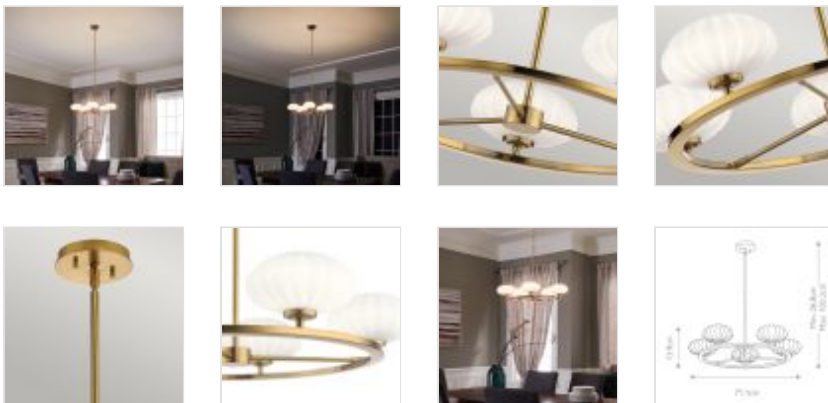

**QN-PIM5-FXG**  
Pim 5 Light Chandelier - Fox Gold

DETAILS	
BRAND	Kichler
FAMILY	Pim
SUITABLE LOCATION	Interior / Bathroom
GUARANTEE	General 2 Year Guarantee
IP RATING	IP44
FINISH	Fox Gold
FITTING HEIGHT	139mm
DIAMETER	711mm
MINIMUM DROP	268mm
MAXIMUM DROP	1032mm
POWER SOURCE	Mains Voltage
VOLTAGE	220-240v 50hz
MAXIMUM WATTAGE	3W LED
NUMBER OF LAMPS	5
SOCKET	G9
INTEGRATED LED	No
LED LUMENS	300Lm Each
LED COLOUR TEMP	3000k
RODS SUPPLIED	2 X 152mm & 2 X 305mm Rods Included
CLASS	Class I
BUILD MATERIALS	Steel, Satin Etched Cased Opal Glass
SHADE MATERIAL	Glass
DIMMABLE FITTING	Compatible With Dimmable Lamps
PRODUCT WEIGHT	4.85kg
BOX DIMENSIONS	65 X 65 X 27cm
BOX WEIGHT	7.38 Kg

**PRODUCT DETAILS**

The Pim 5 light chandelier features a nostalgic mid-century modern design with round-shaped satin etched cased opal glasses. A perfect addition to contemporary and transitional settings, all Pim fittings are IP44 rated and supplied with G9 LED lamps, giving them the added benefit of being suitable for use in bathrooms. The range is available in Fox Gold or Polished Chrome.