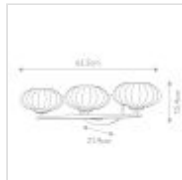

QN-PIM3-PC**Pim 3 Light Wall Light - Polished Chrome****DETAILS**

BRAND	Kichler
FAMILY	Pim
SUITABLE LOCATION	Interior / Bathroom
GUARANTEE	General 2 Year Guarantee
IP RATING	IP44
FINISH	Polished Chrome
FITTING HEIGHT	154mm
WIDTH	635mm
PROJECTION/DEPTH	219mm
POWER SOURCE	Mains Voltage
VOLTAGE	220-240v 50hz
MAXIMUM WATTAGE	3W LED
NUMBER OF LAMPS	3
SOCKET	G9
INTEGRATED LED	No
LED LUMENS	300Lm Each
LED COLOUR TEMP	3000k
CLASS	Class I
BUILD MATERIALS	Steel, Satin Etched Cased Opal Glass
SHADE MATERIAL	Glass
DIMMABLE FITTING	Compatible With Dimmable Lamps
PRODUCT WEIGHT	2.48kg
BOX DIMENSIONS	67 X 25 X 28cm
BOX WEIGHT	3.58 Kg

**PRODUCT DETAILS**

The Pim 3lt above the mirror wall light features a nostalgic mid-century modern design with round-shaped satin etched cased opal glasses. A perfect addition to contemporary and transitional settings, all Pim fittings are IP44 rated and supplied with G9 LED lamps, giving them the added benefit of being suitable for use in bathrooms. The range is available in Fox Gold or Polished Chrome.