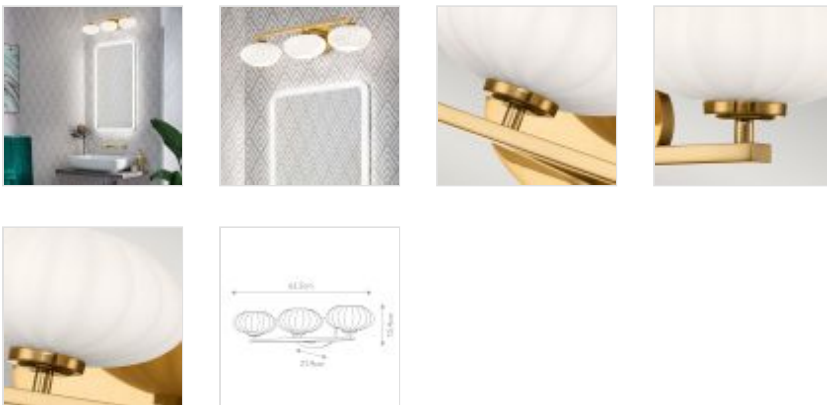

QN-PIM3-FXG

Pim 3 Light Wall Light - Fox Gold

DETAILS	
BRAND	Kichler
FAMILY	Pim
SUITABLE LOCATION	Interior / Bathroom
GUARANTEE	General 2 Year Guarantee
IP RATING	IP44
FINISH	Fox Gold
FITTING HEIGHT	154mm
WIDTH	635mm
PROJECTION/DEPTH	219mm
POWER SOURCE	Mains Voltage
VOLTAGE	220-240v 50hz
MAXIMUM WATTAGE	3W LED
NUMBER OF LAMPS	3
SOCKET	G9
INTEGRATED LED	No
LED LUMENS	300Lm Each
LED COLOUR TEMP	3000k
CLASS	Class I
BUILD MATERIALS	Steel, Satin Etched Cased Opal Glass
SHADE MATERIAL	Glass
DIMMABLE FITTING	Compatible With Dimmable Lamps
PRODUCT WEIGHT	2.48kg
BOX DIMENSIONS	67 X 25 X 28cm
BOX WEIGHT	3.58 Kg

**PRODUCT DETAILS**

The Pim 3lt above the mirror wall light features a nostalgic mid-century modern design with round-shaped satin etched cased opal glasses. A perfect addition to contemporary and transitional settings, all Pim fittings are IP44 rated and supplied with G9 LED lamps, giving them the added benefit of being suitable for use in bathrooms. The range is available in Fox Gold or Polished Chrome.